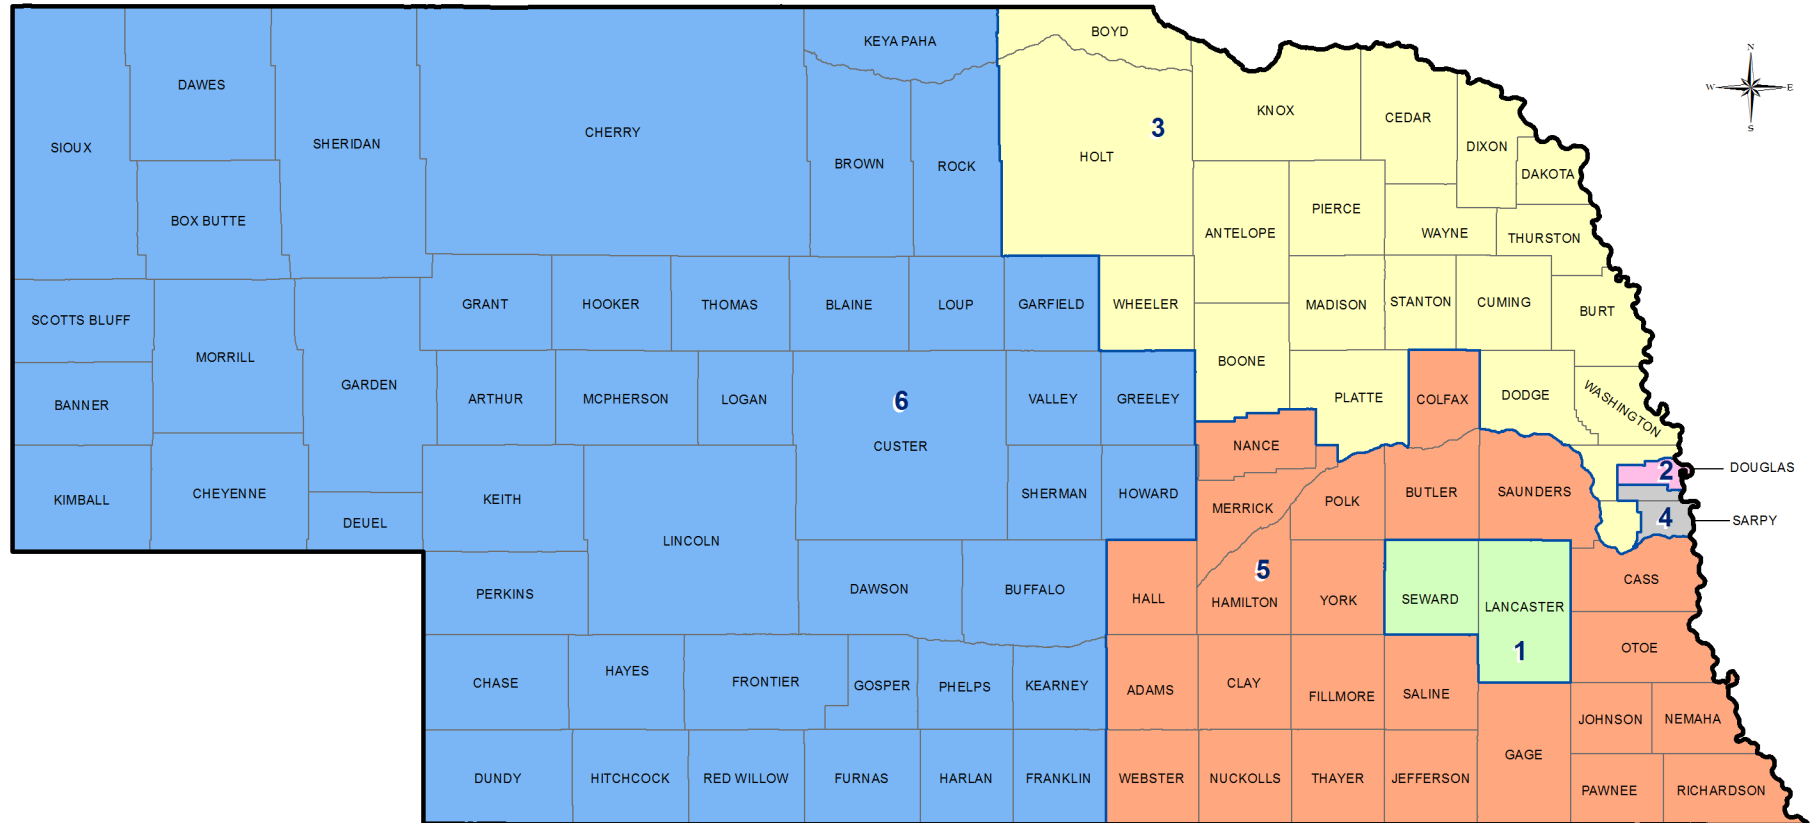

# Nebraska Supreme Court Judicial Districts - LB 699 (2011)

(Districts took effect May 27, 2011)

**Geographic Information Systems**  
Map Created by: Trisha Schlake, GIS Specialist  
Source: U.S. Census Bureau  
Date Created: 6-27-2011