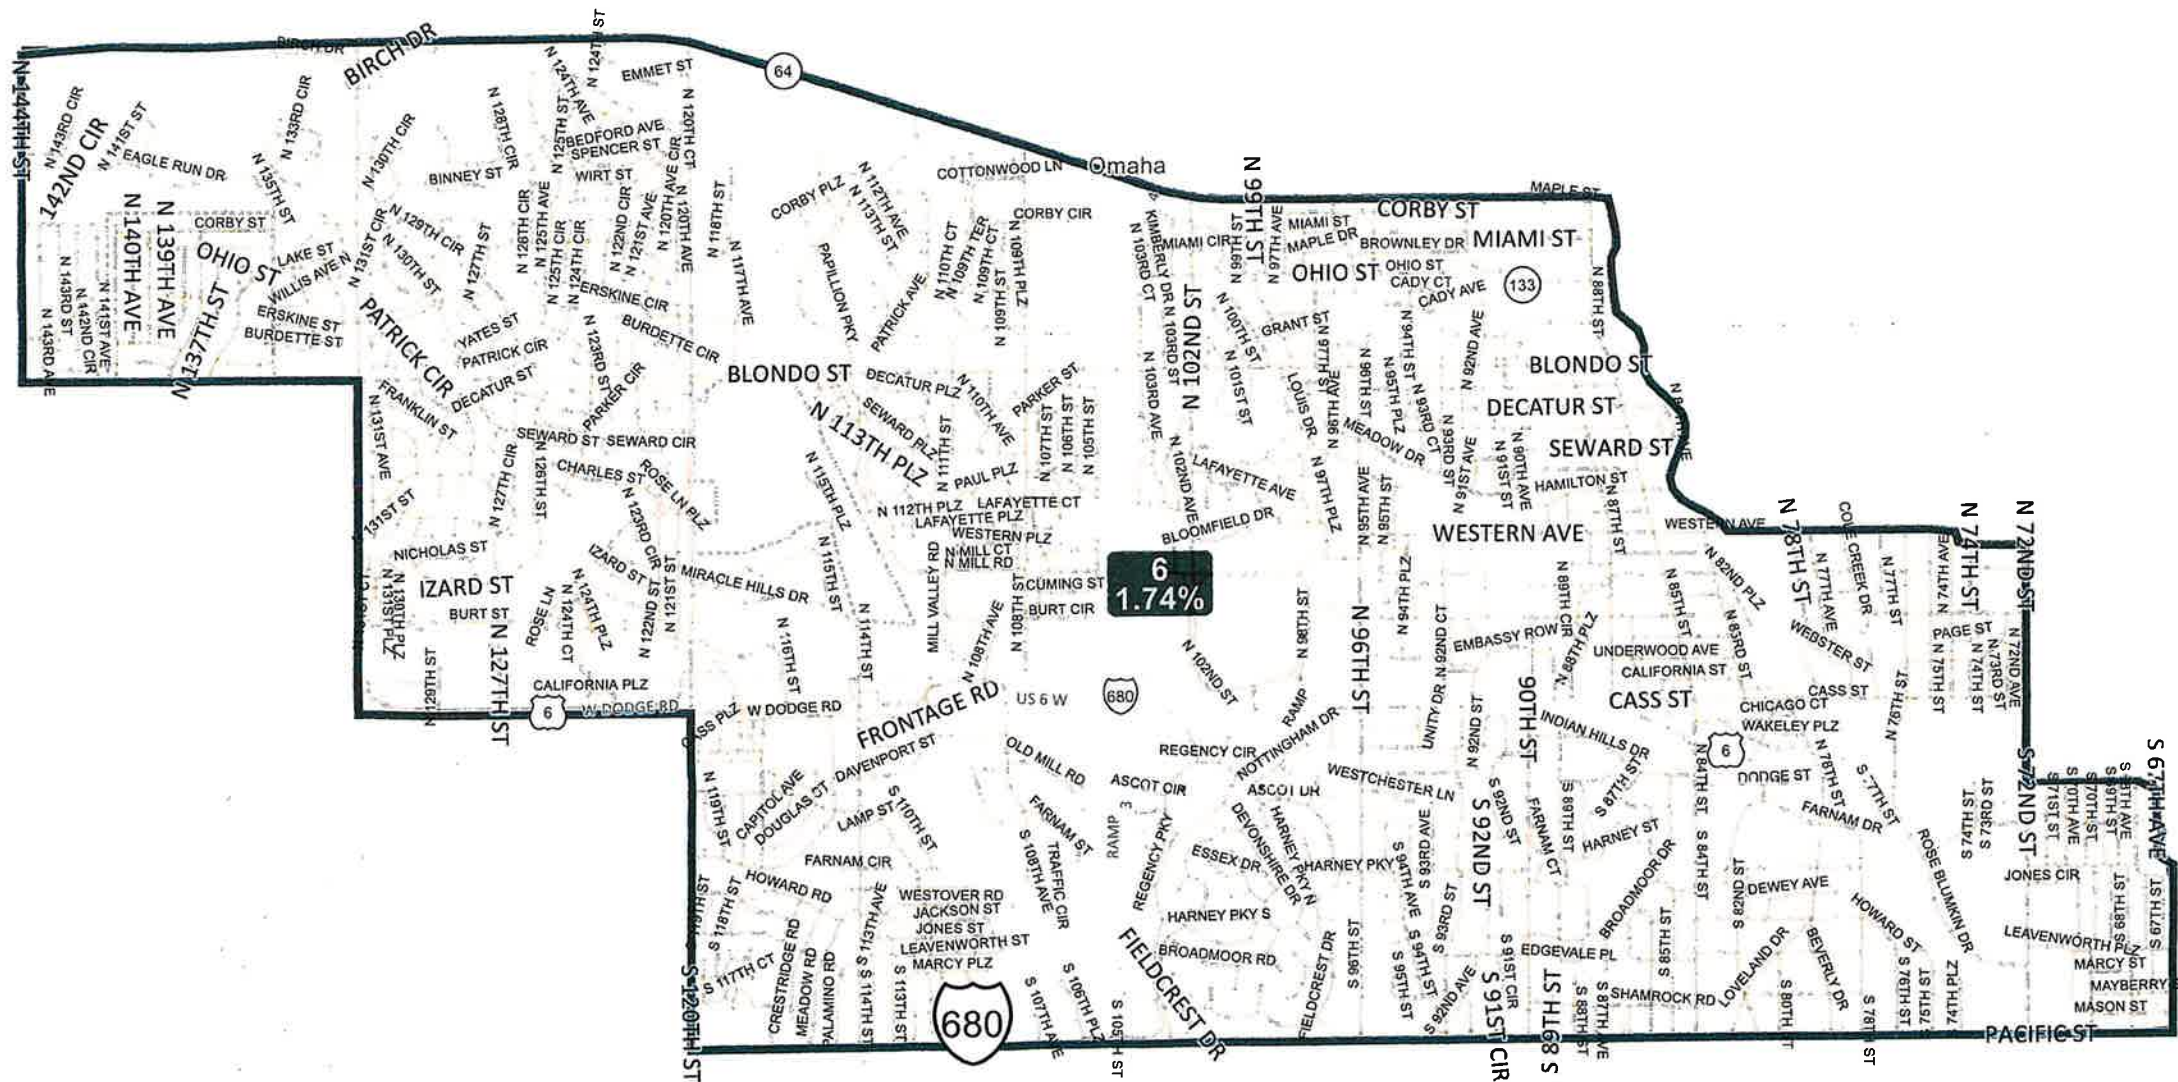

Nebraska Legislative District 6 - LB3 - Final Reading (2021)

LEG21-39006-6

I hereby certify that this map is true and accurate as enacted by the 2021 Nebraska Legislature

Sen. Lou Ann Linehan
 Senator Lou Ann Linehan
 Chairperson, 2021 Redistricting Committee

©2021 CALIPER; ©2020 HERE

District 6 Statistics

Field	Value
District	6
Population	40726
Deviation	695
% Deviation	1.74%
18+_Pop	32980
% 18+_Pop	80.98%
18+_Wht	25842
% 18+_Wht	78.36%
H18+_Pop	1755
% H18+_Pop	5.32%
18+_Blk	2584
% 18+_Blk	7.84%
18+_WhtBlk	233
% 18+_WhtBlk	0.71%
18+_Ind	127
% 18+_Ind	0.39%
18+_Asn	1964
% 18+_Asn	5.96%
18+_Hwn	14
% 18+_Hwn	0.04%
18+_Oth	691
% 18+_Oth	2.1%