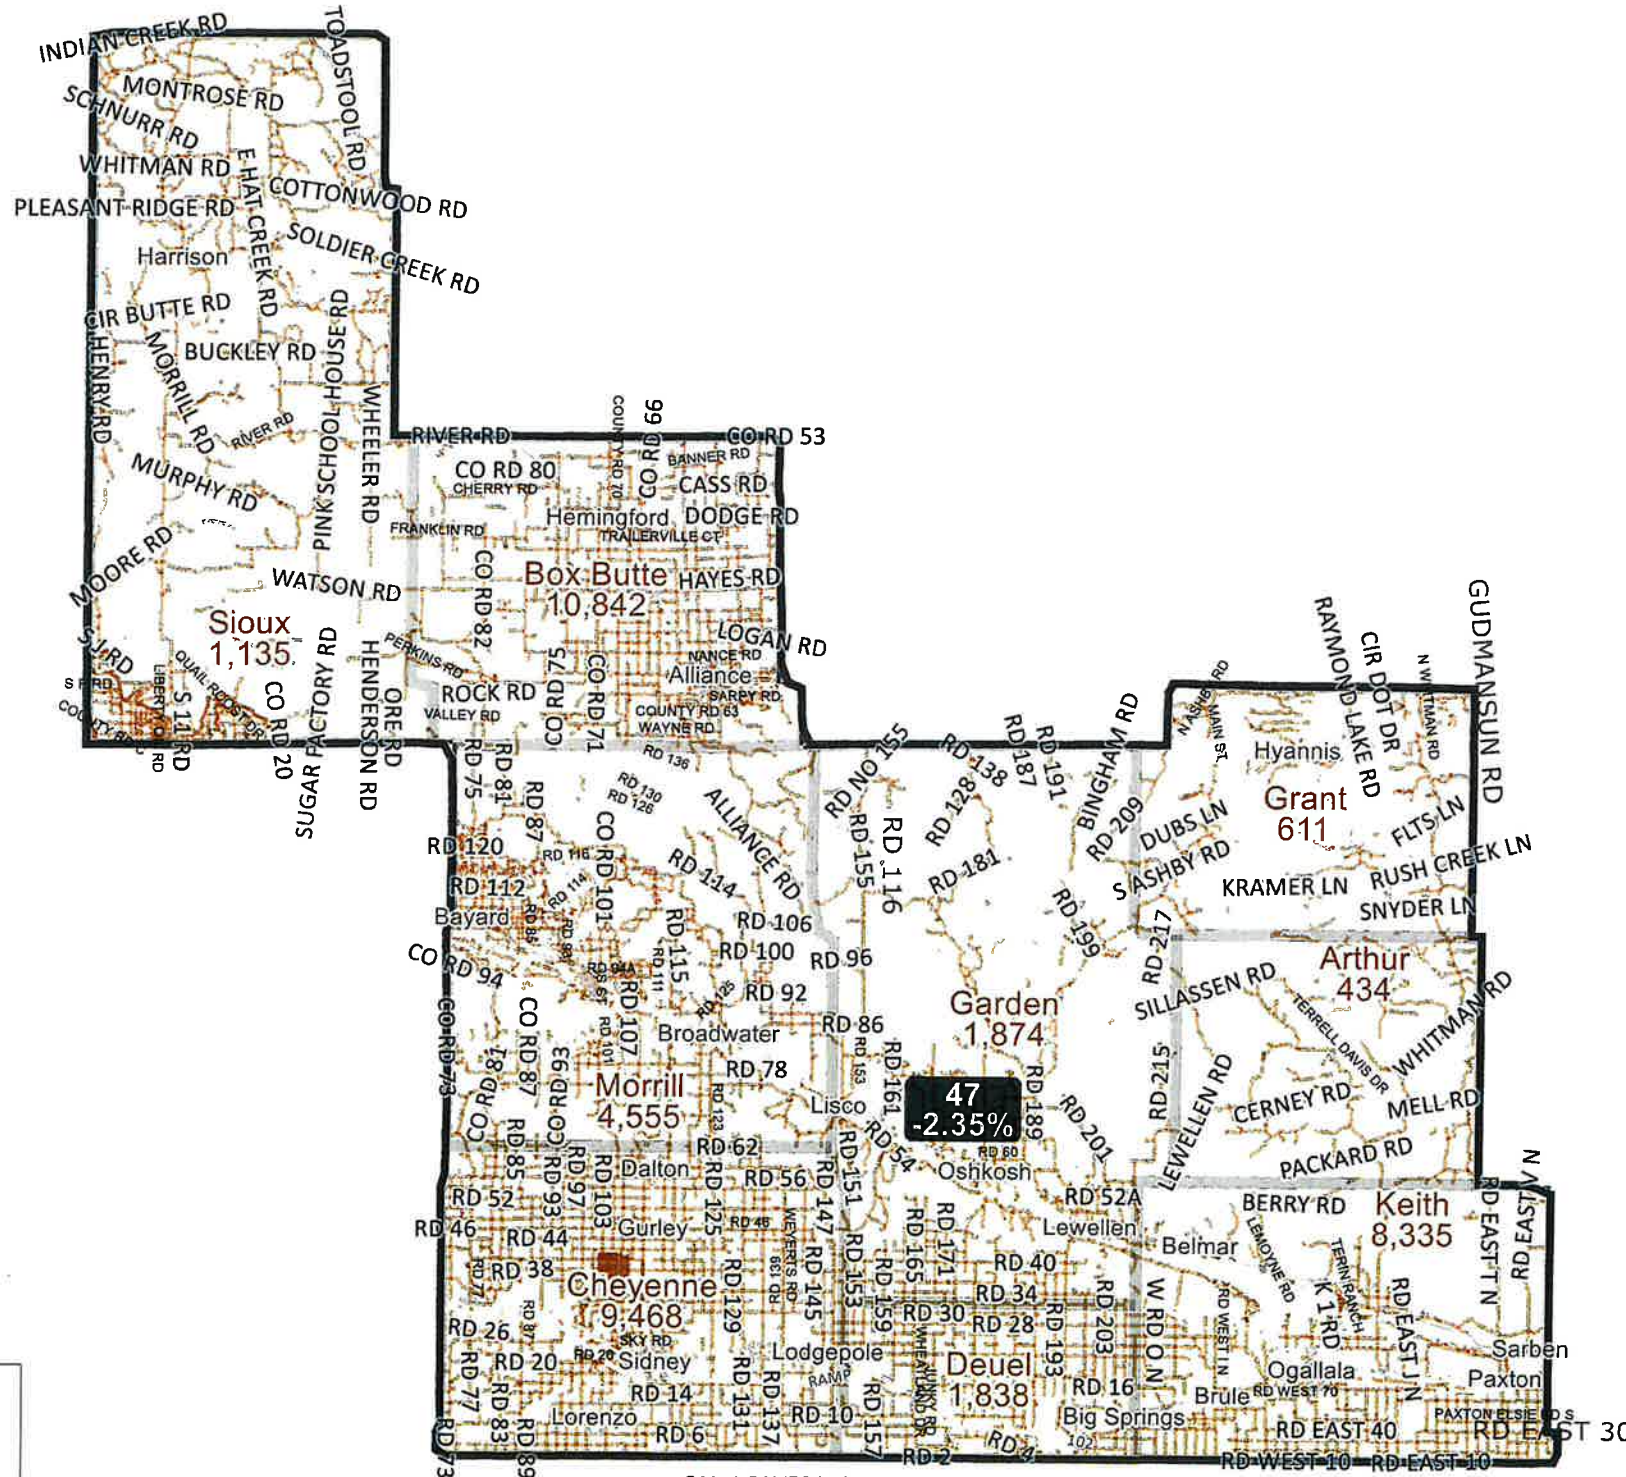

I hereby certify that this map is true and accurate as enacted by the 2021 Nebraska Legislature

Nebraska Legislative District 47 - LB3 - Final Reading (2021)

LEG21-39006-47

Lou Ann Linehan
 Senator Lou Ann Linehan
 Chairperson, 2021 Redistricting Committee

©2021 CALIPER; ©2020 HERE

District 47 Statistics

Field	Value
District	47
Population	39092
Deviation	-939
% Deviation	-2.35%
18+_Pop	30221
% 18+_Pop	77.31%
18+_Wht	27180
% 18+_Wht	89.94%
H18+_Pop	2273
% H18+_Pop	7.52%
18+_Blk	121
% 18+_Blk	0.4%
18+_WhtBlk	63
% 18+_WhtBlk	0.21%
18+_Ind	371
% 18+_Ind	1.23%
18+_Asn	174
% 18+_Asn	0.58%
18+_Hwn	6
% 18+_Hwn	0.02%
18+_Oth	923
% 18+_Oth	3.05%