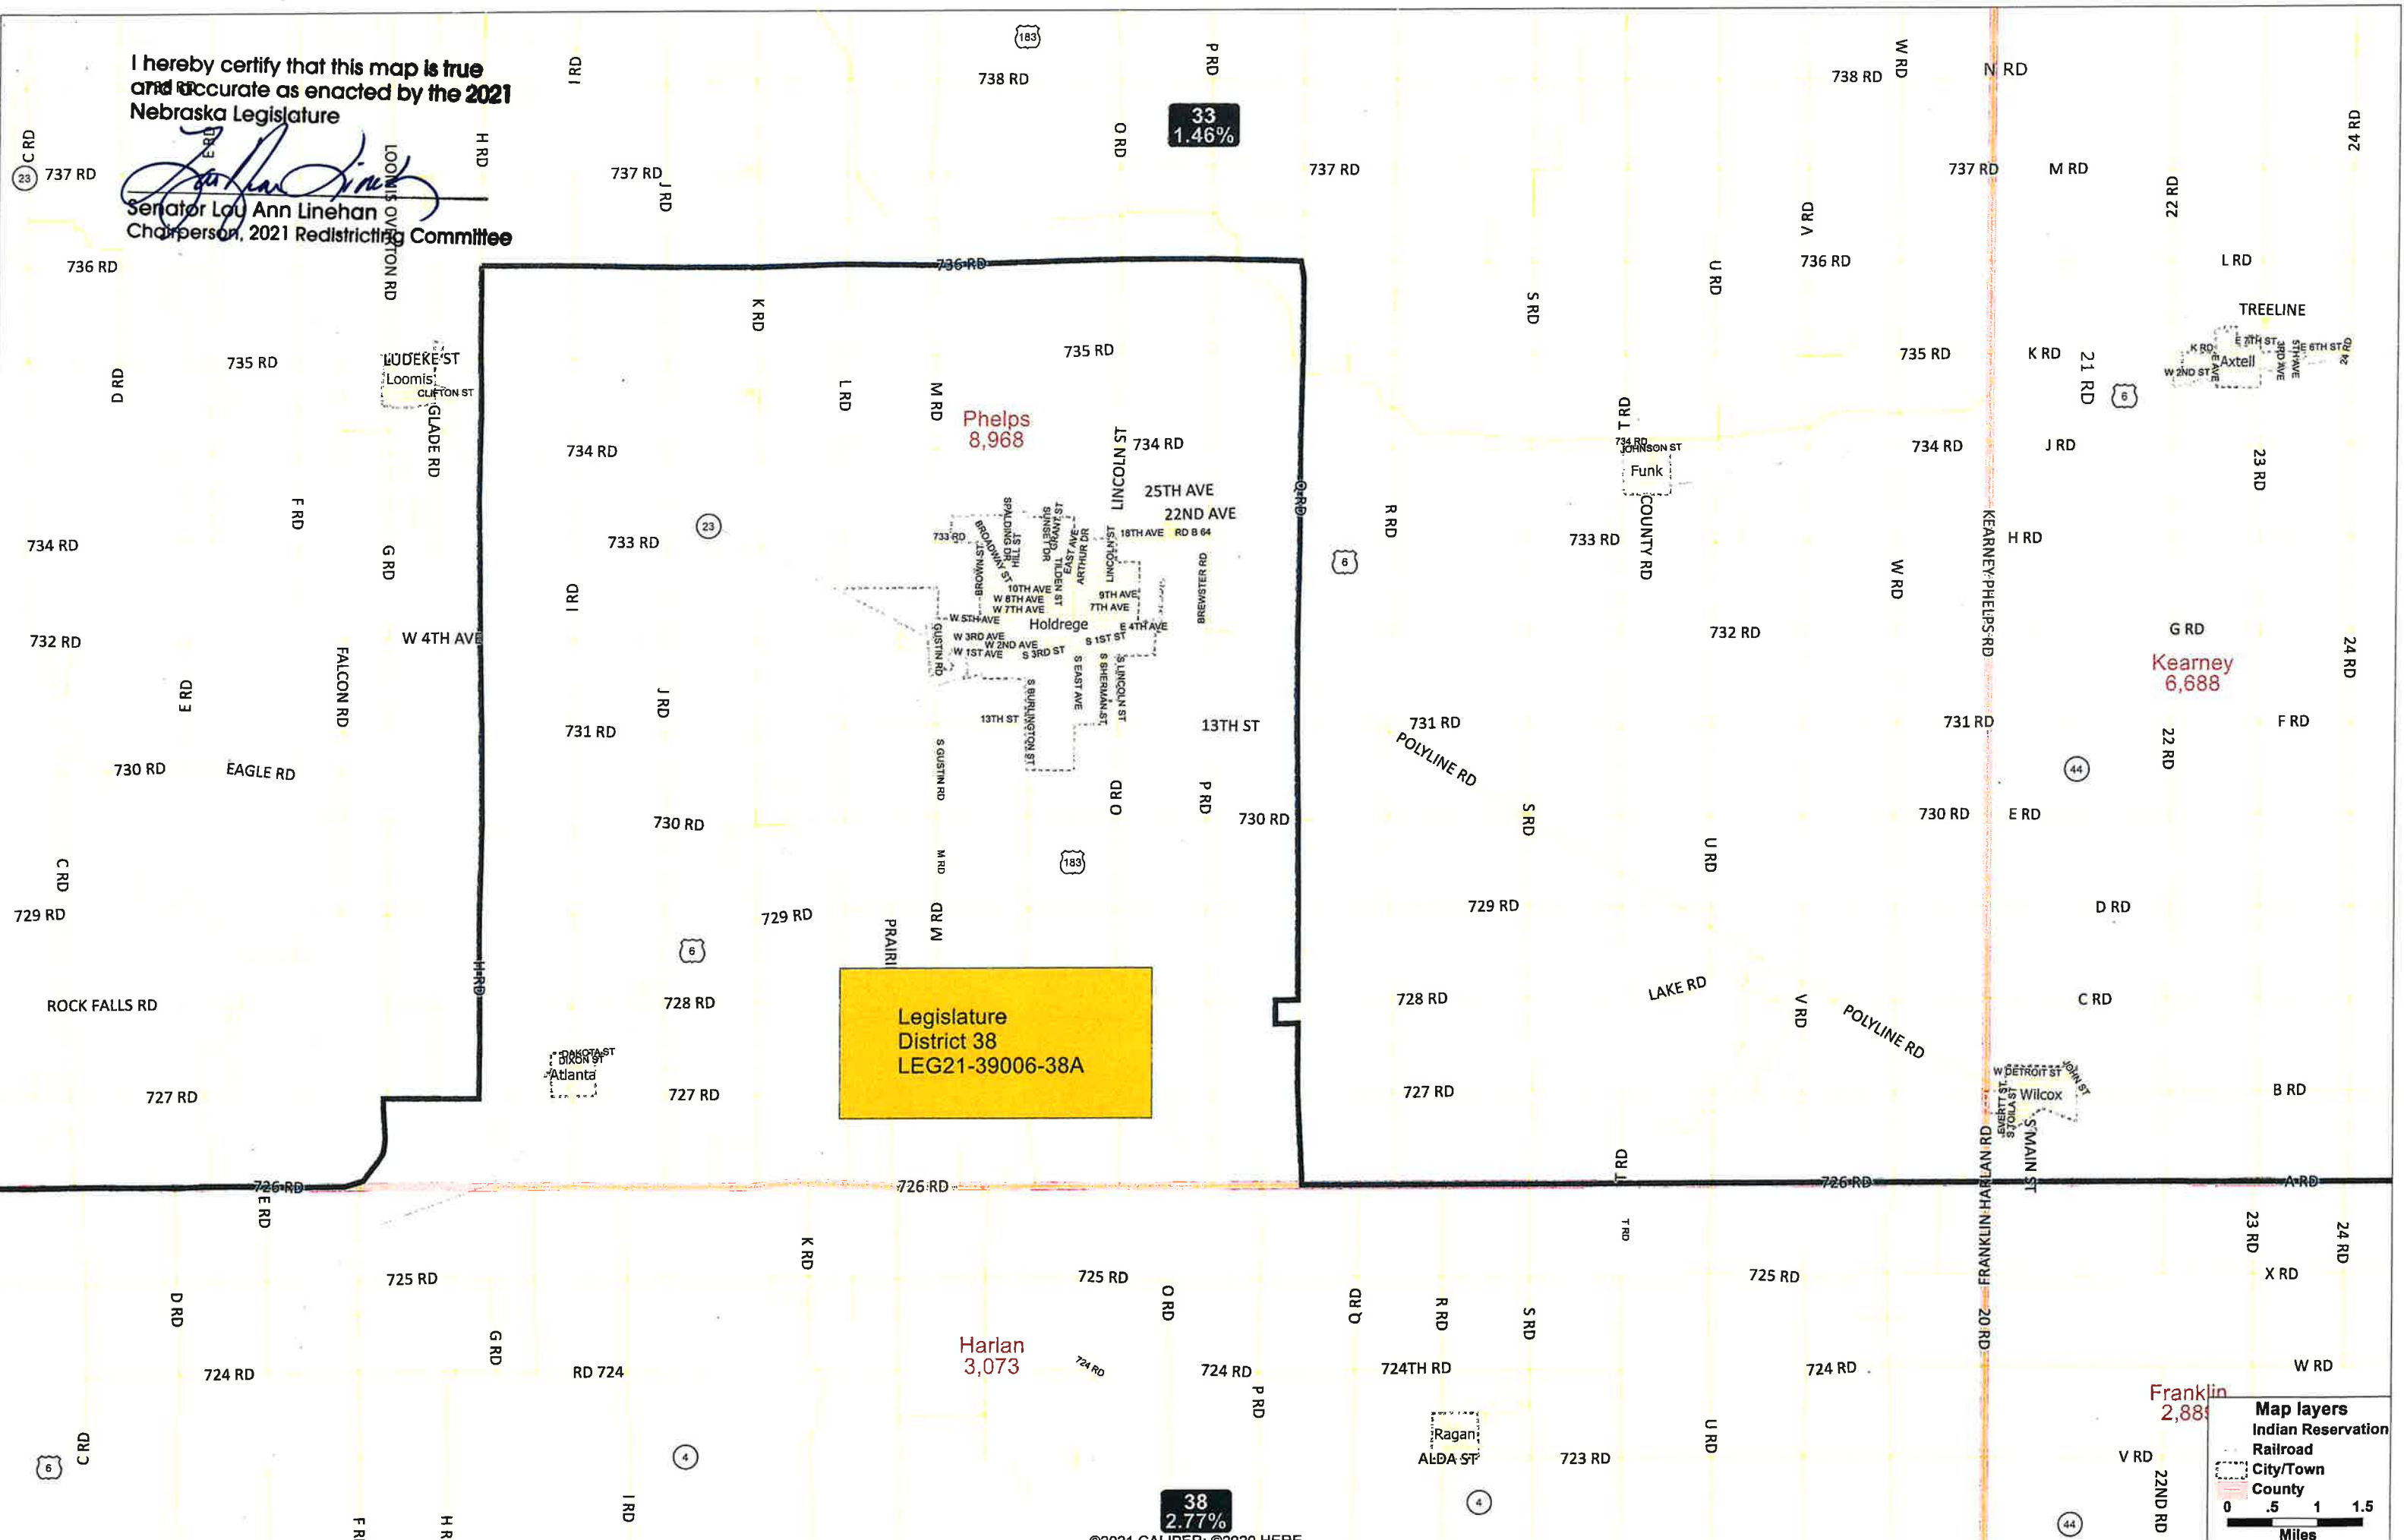

I hereby certify that this map is true and accurate as enacted by the 2021 Nebraska Legislature

Senator Lou Ann Linehan
Chairperson, 2021 Redistricting Committee

Legislature
District 38
LEG21-39006-38A

Phelps
8,968

Harlan
3,073

Kearney
6,688

Franklin
2,888

33
1.46%

38
2.77%

Map layers

- Indian Reservation
- Railroad
- City/Town
- County

Miles