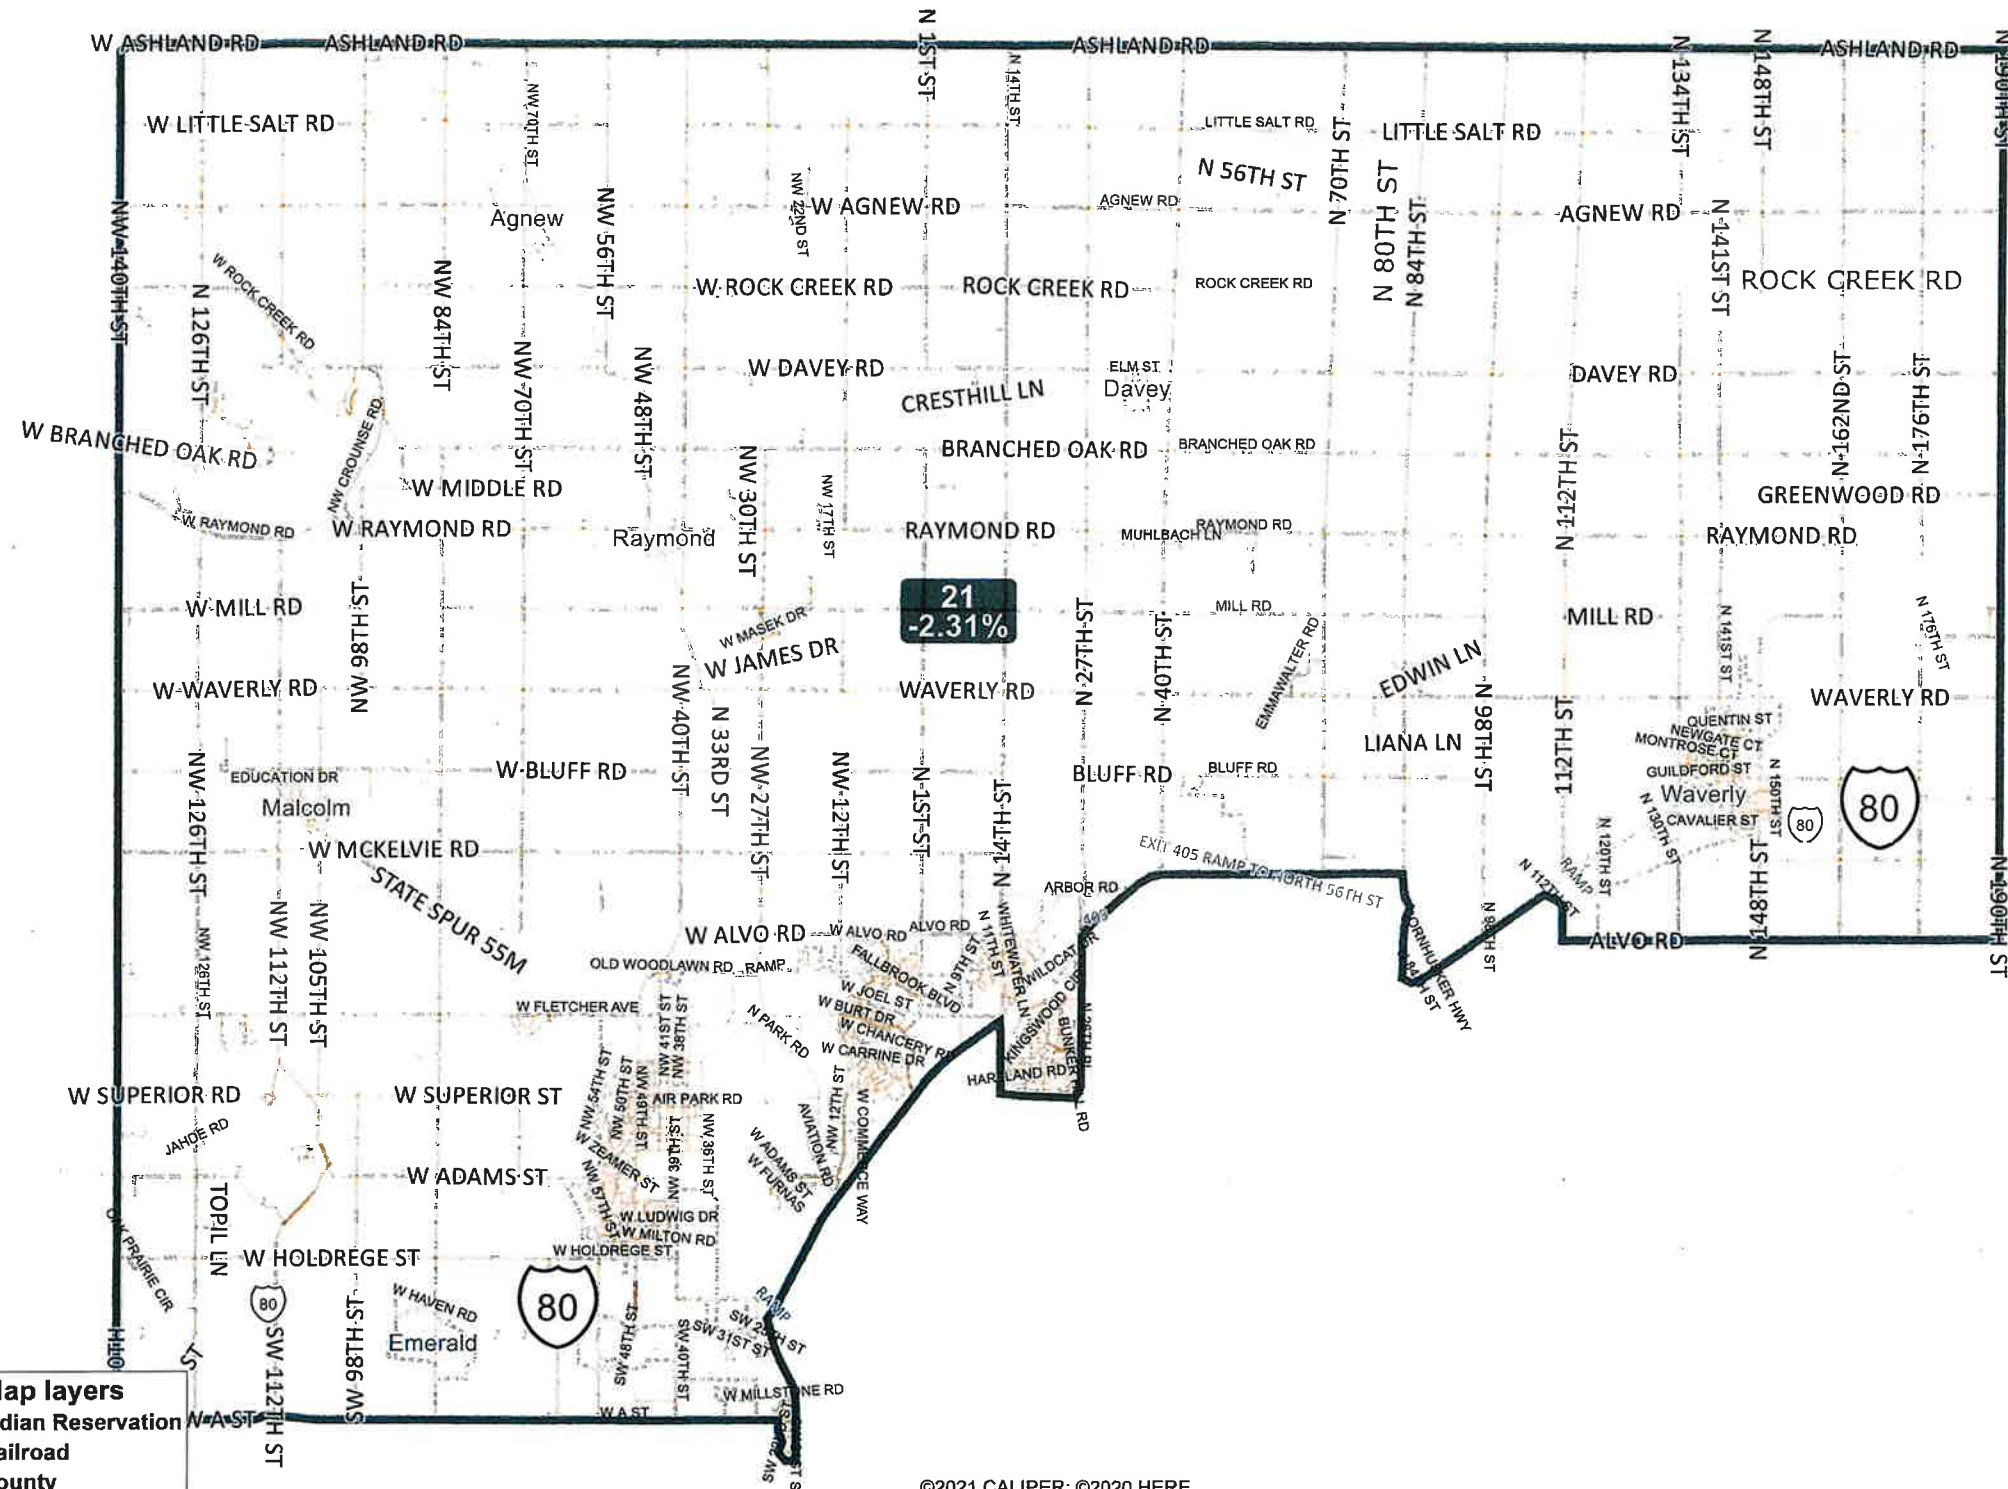

I hereby certify that this map is true and accurate as enacted by the 2021 Nebraska Legislature

Lois Linehan
 Senator Lois Ann Linehan
 Chairperson, 2021 Redistricting Committee

Nebraska Legislative District 21 - LB3 - Final Reading (2021)

LEG21-39006-21

Map layers
 Indian Reservation
 Railroad
 County
 City/Town

Miles

©2021 CALIPER; ©2020 HERE

District 21 Statistics

Field	Value
District	21
Population	39105
Deviation	-926
% Deviation	-2.31%
18+_Pop	28418
% 18+_Pop	72.67%
18+_Wht	23589
% 18+_Wht	83.01%
H18+_Pop	1537
% H18+_Pop	5.41%
18+_Blk	977
% 18+_Blk	3.44%
18+_WhtBlk	167
% 18+_WhtBlk	0.59%
18+_Ind	174
% 18+_Ind	0.61%
18+_Asn	1673
% 18+_Asn	5.89%
18+_Hwn	21
% 18+_Hwn	0.07%
18+_Oth	626
% 18+_Oth	2.2%