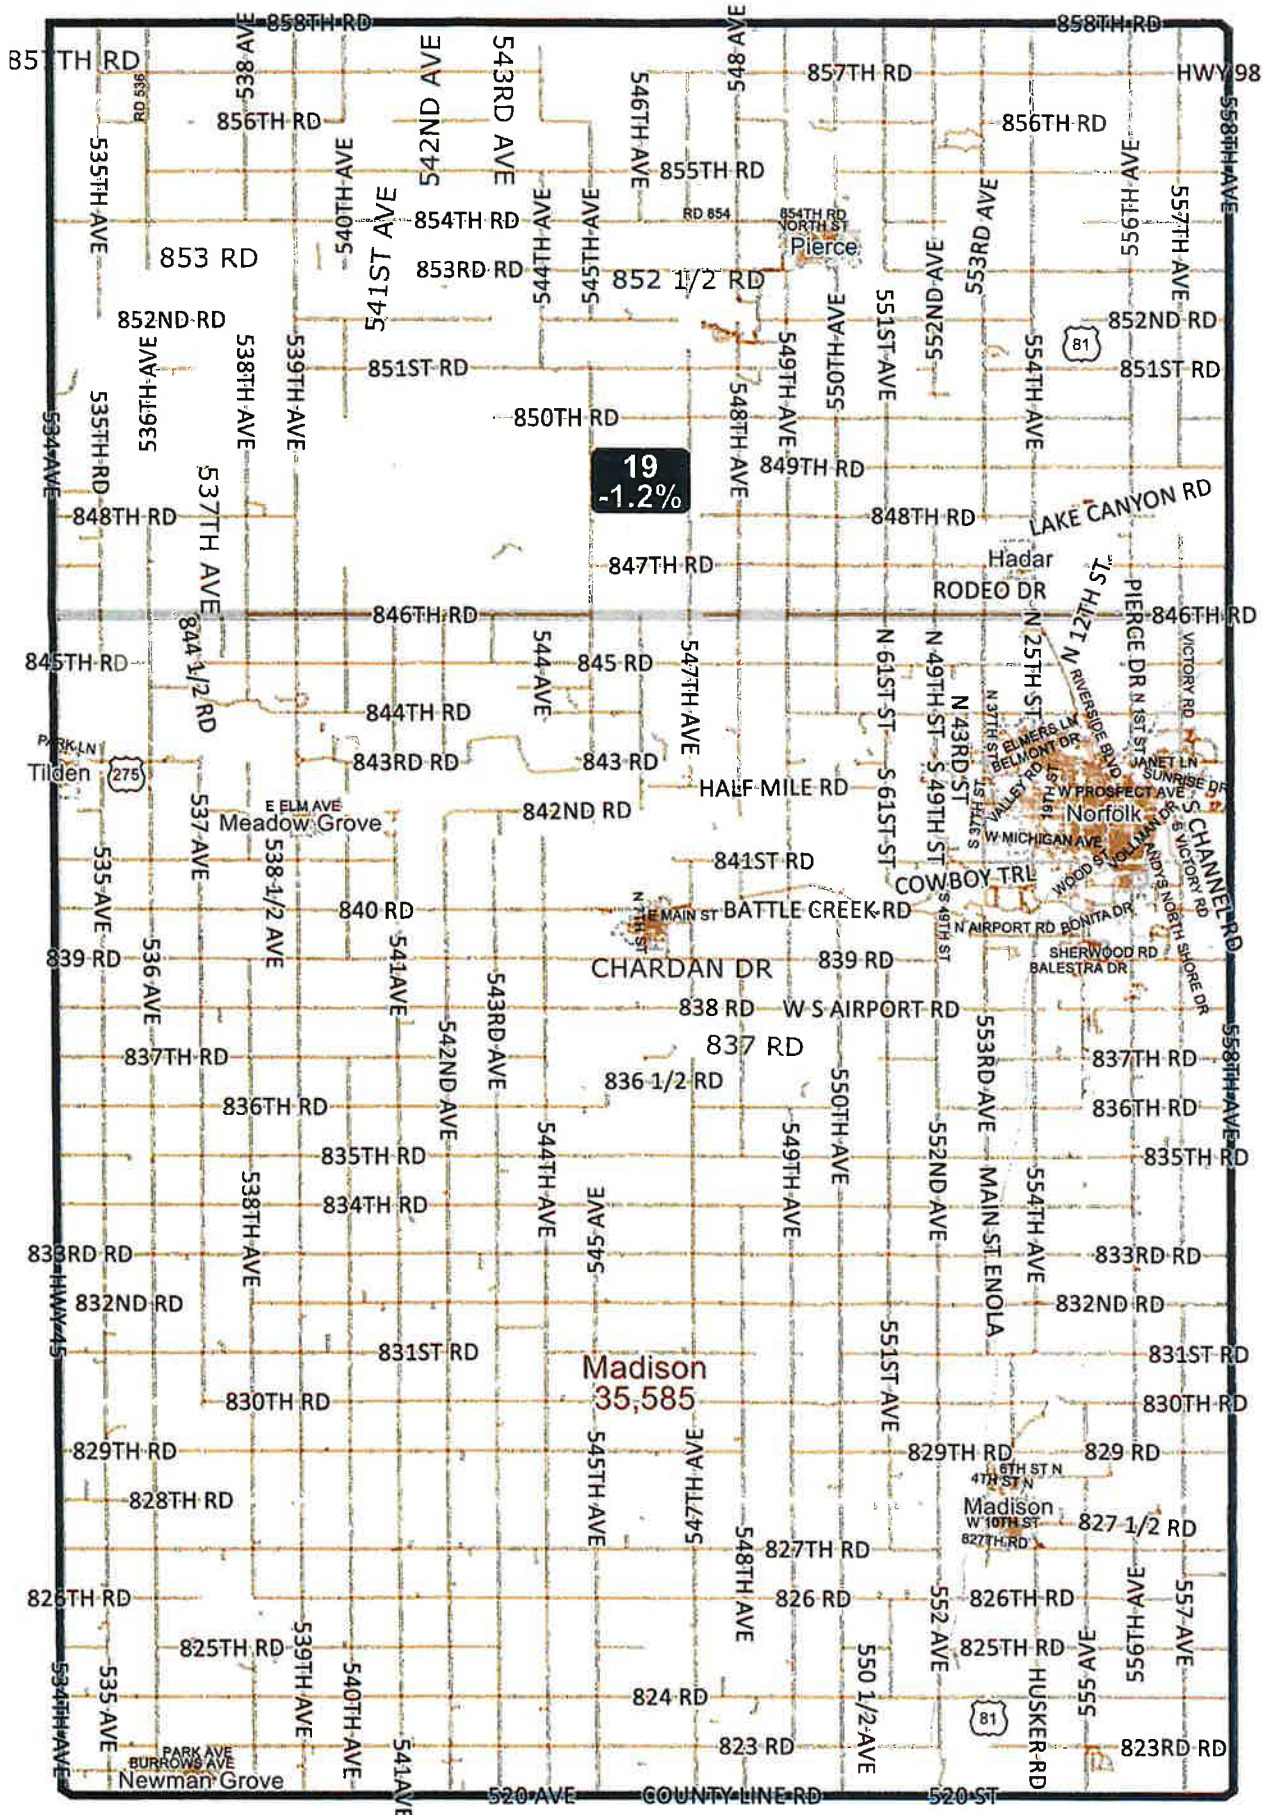

Nebraska Legislative District 19 - LB3 - Final Reading (2021)

LEG21-39006-19

I hereby certify that this map is true and accurate as enacted by the 2021 Nebraska Legislature

Lou Ann Linehan
 Senator Lou Ann Linehan
 Chairperson, 2021 Redistricting Committee

District 19 Statistics

Field	Value
District	19
Population	39550
Deviation	-481
% Deviation	-1.2%
18+_Pop	29672
% 18+_Pop	75.02%
18+_Wht	25293
% 18+_Wht	85.24%
H18+_Pop	3467
% H18+_Pop	11.68%
18+_Blk	309
% 18+_Blk	1.04%
18+_WhtBlk	64
% 18+_WhtBlk	0.22%
18+_Ind	335
% 18+_Ind	1.13%
18+_Asn	325
% 18+_Asn	1.1%
18+_Hwn	9
% 18+_Hwn	0.03%
18+_Oth	1756
% 18+_Oth	5.92%