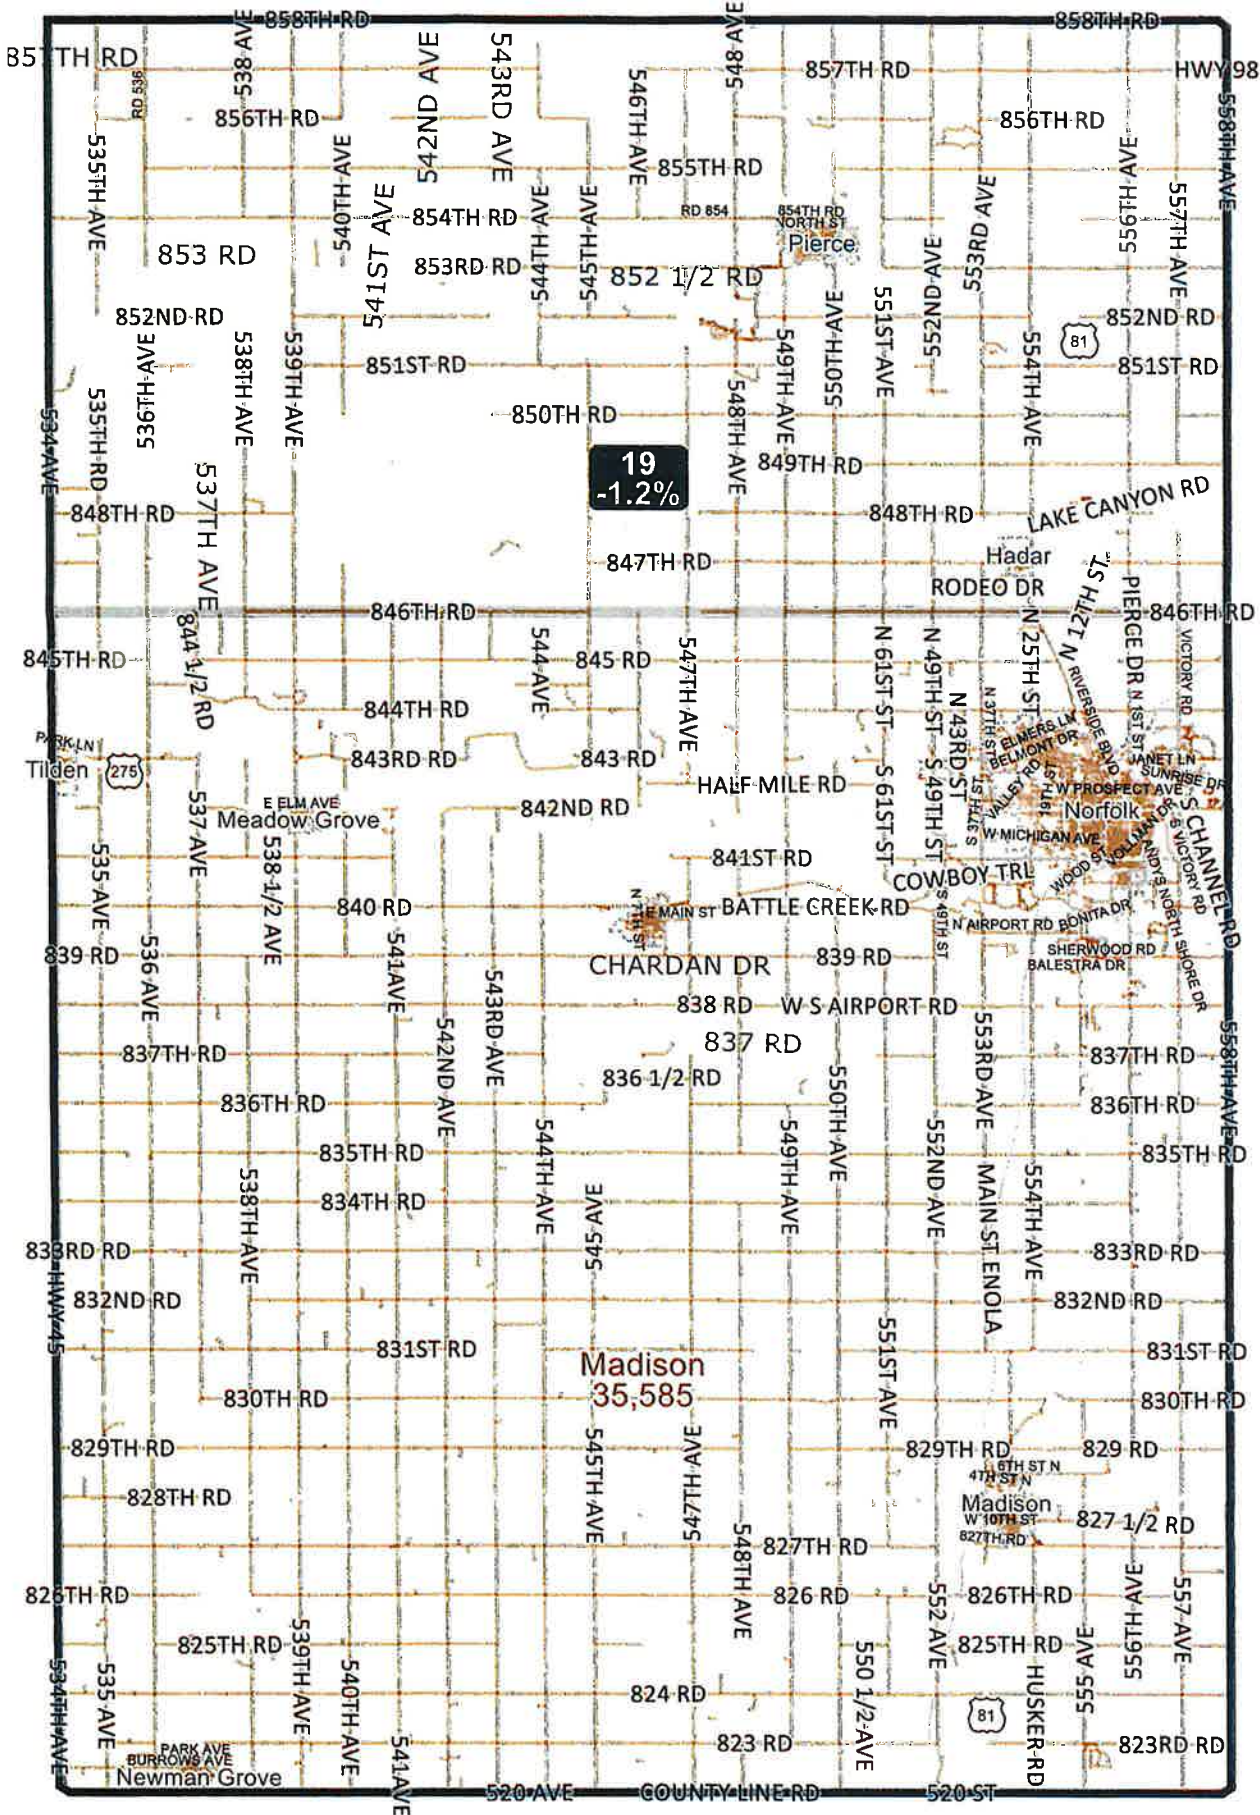

Nebraska Legislative District 19 - LB3 - Final Reading (2021)

LEG21-39006-19

I hereby certify that this map is true and accurate as enacted by the 2021 Nebraska Legislature

Lou Ann Linehan
 Senator Lou Ann Linehan
 Chairperson, 2021 Redistricting Committee

District 19 Statistics

Field	Value
District	19
Population	39550
Deviation	-481
% Deviation	-1.2%
18+_Pop	29672
% 18+_Pop	75.02%
18+_Wht	25293
% 18+_Wht	85.24%
H18+_Pop	3467
% H18+_Pop	11.68%
18+_Blk	309
% 18+_Blk	1.04%
18+_WhtBlk	64
% 18+_WhtBlk	0.22%
18+_Ind	335
% 18+_Ind	1.13%
18+_Asn	325
% 18+_Asn	1.1%
18+_Hwn	9
% 18+_Hwn	0.03%
18+_Oth	1756
% 18+_Oth	5.92%

Legislative
Boundary Map -
District 19 & 40

Antelope

Pierce

Wayne

Legislative District 19

Madison

Stanton