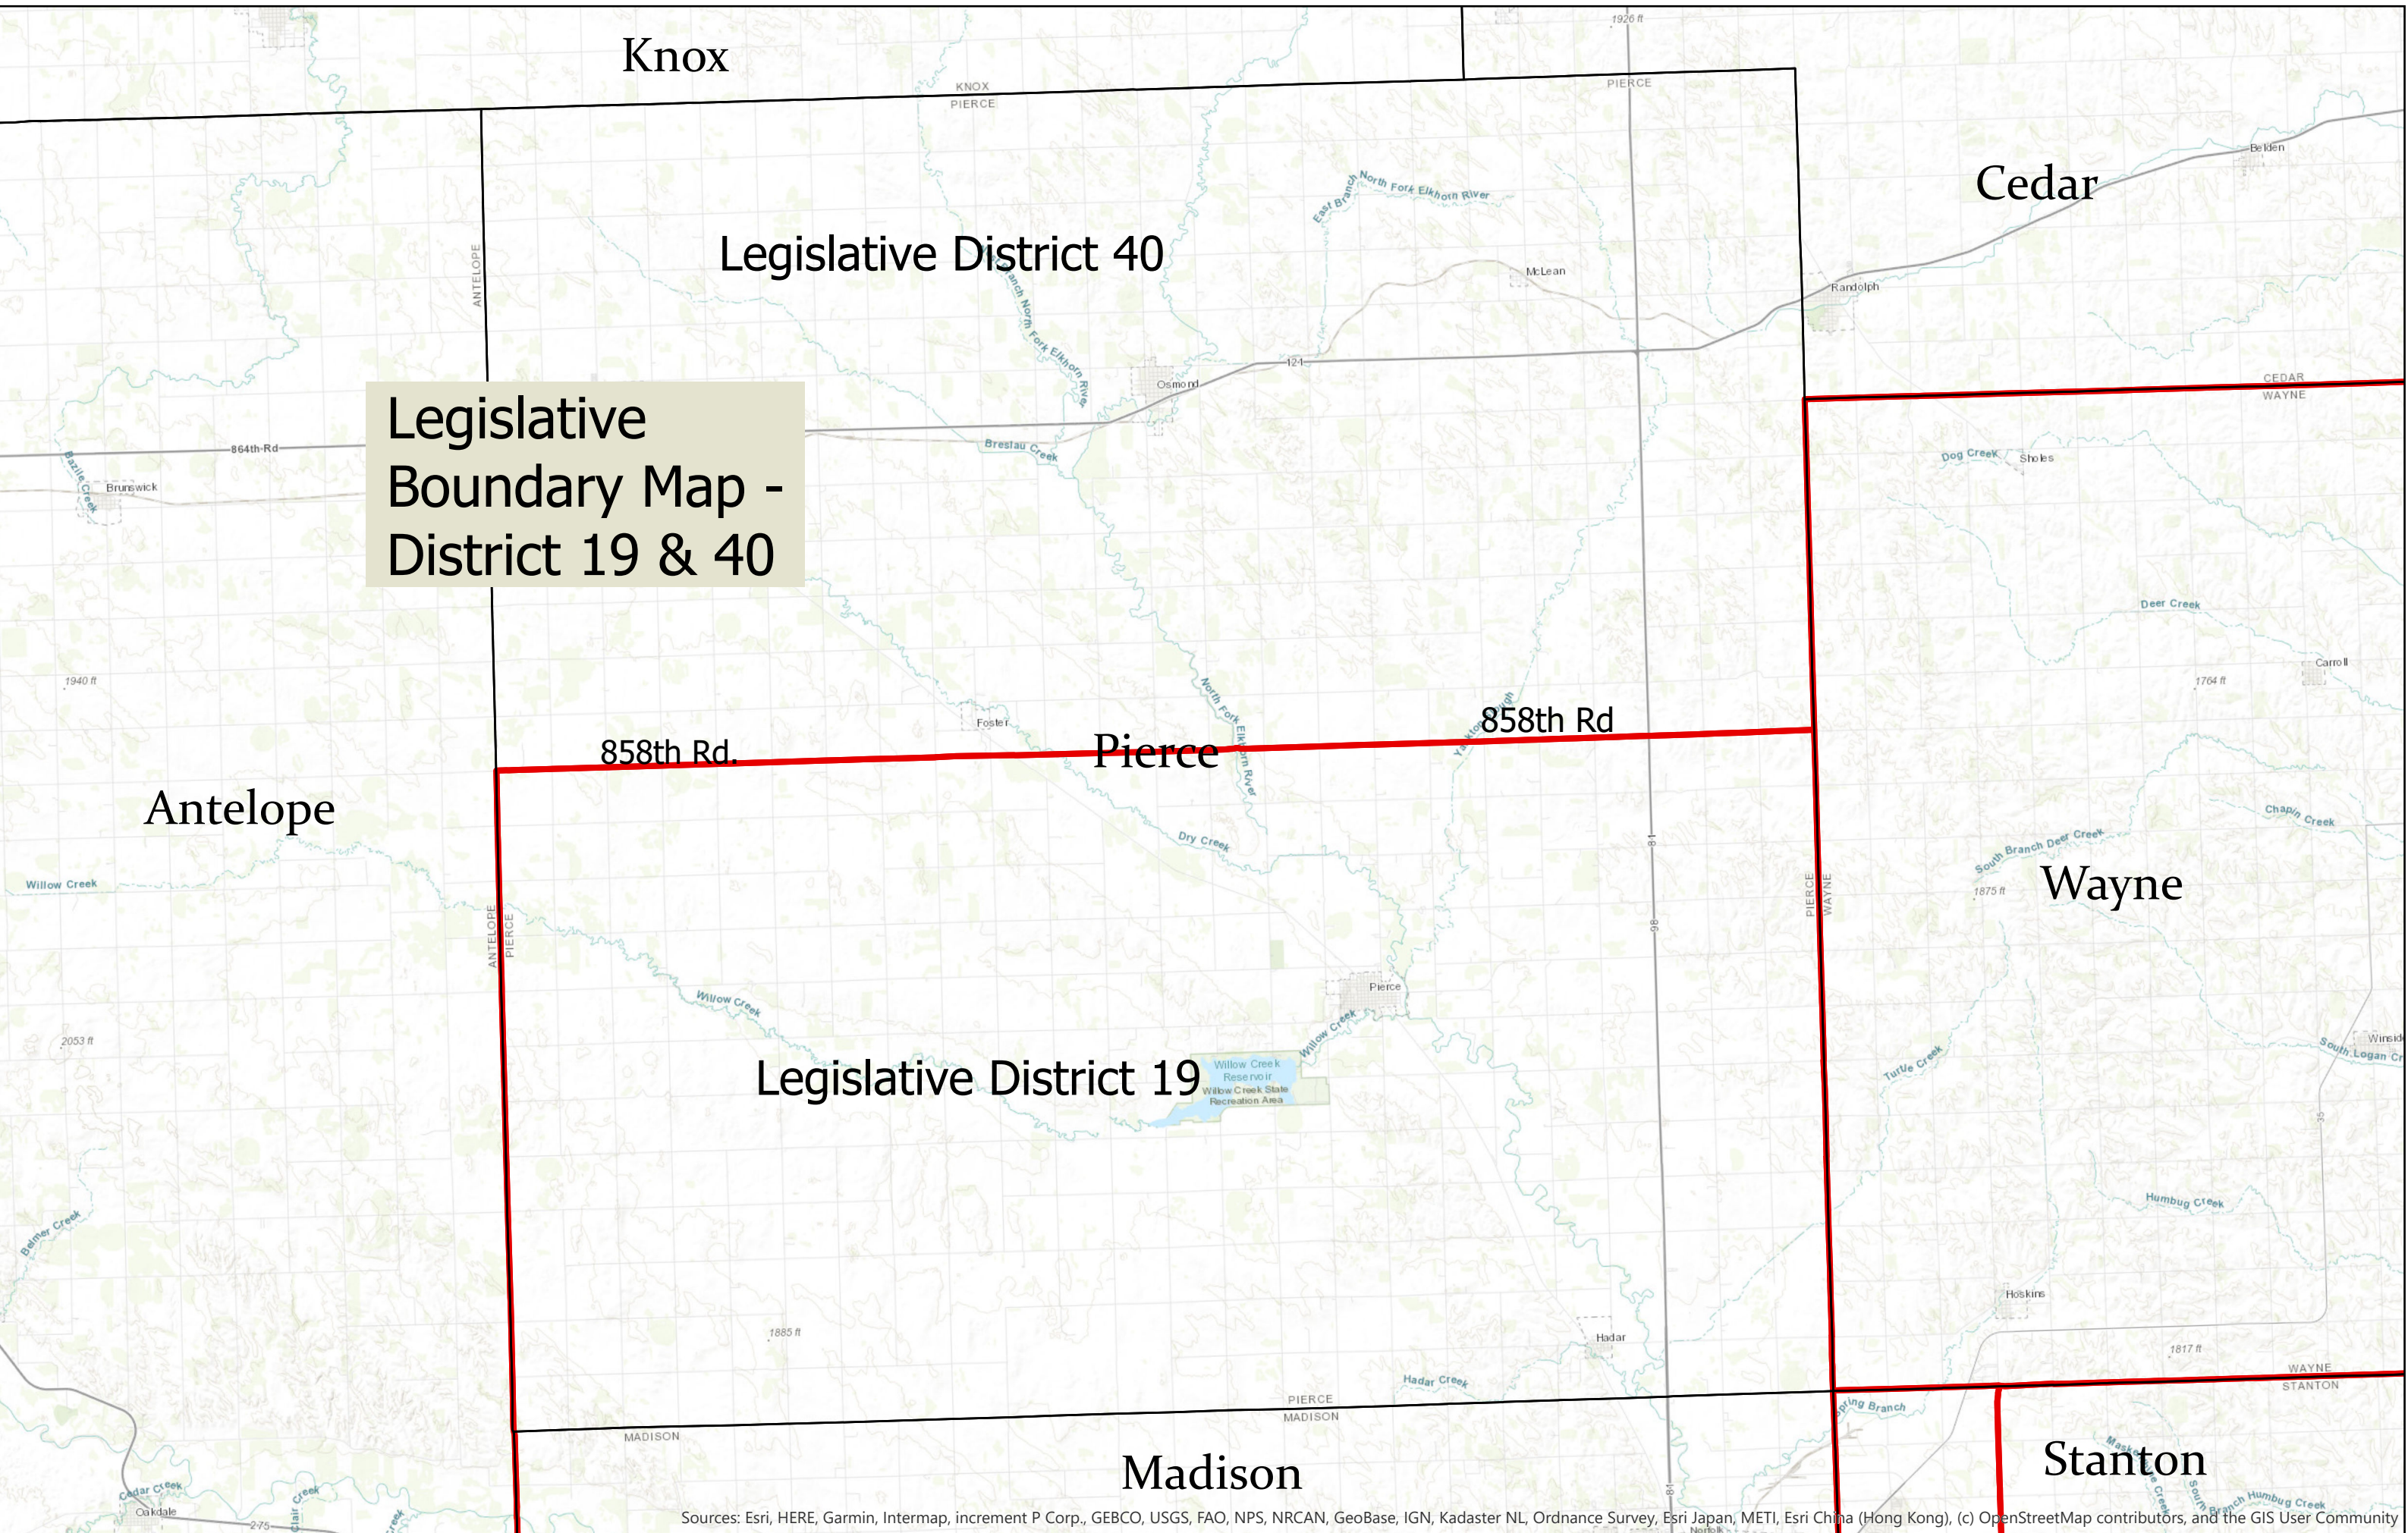

Knox

Cedar

Legislative District 40

Legislative
Boundary Map -
District 19 & 40

Antelope

Pierce

Wayne

Legislative District 19

Madison

Stanton