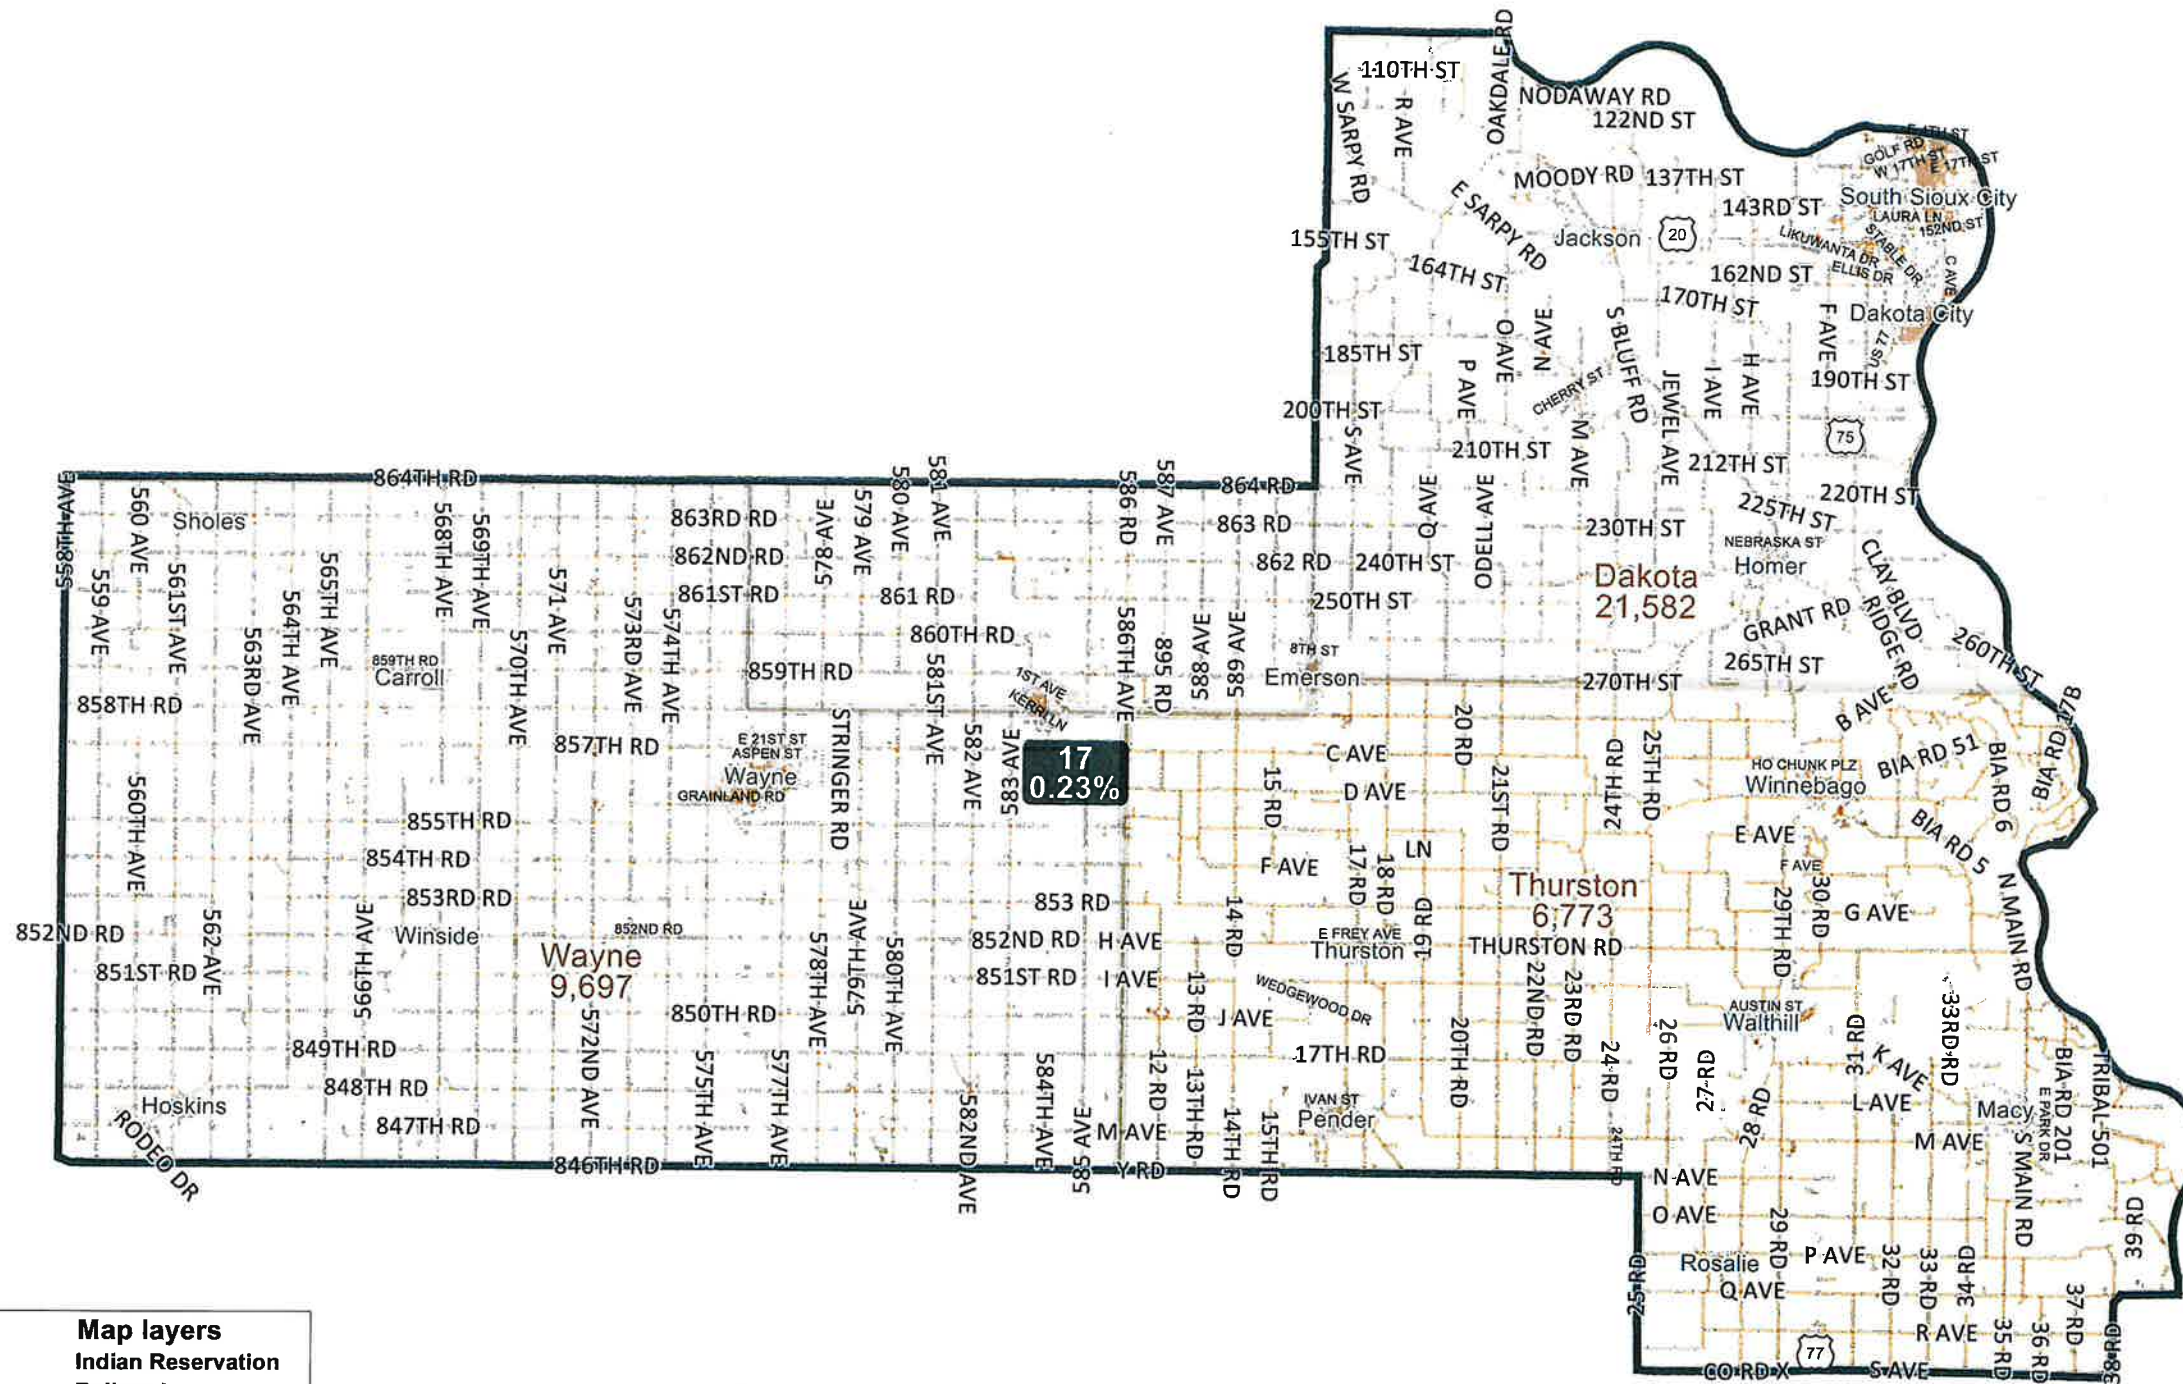

I hereby certify that this map is true and accurate as enacted by the 2021 Nebraska Legislature
Nebraska Legislative District 17 - LB3 - Final Reading (2021)

Lou Ann Linehan
 Senator Lou Ann Linehan
 Chairperson, 2021 Redistricting Committee

LEG21-39006-17

©2021 CALIPER; ©2020 HERE

District 17 Statistics

Field	Value
District	17
Population	40122
Deviation	91
% Deviation	0.23%
18+_Pop	29050
% 18+_Pop	72.4%
18+_Wht	18076
% 18+_Wht	62.22%
H18+_Pop	6671
% H18+_Pop	22.96%
18+_Blk	1377
% 18+_Blk	4.74%
18+_WhtBlk	92
% 18+_WhtBlk	0.32%
18+_Ind	2804
% 18+_Ind	9.65%
18+_Asn	585
% 18+_Asn	2.01%
18+_Hwn	101
% 18+_Hwn	0.35%
18+_Oth	3482
% 18+_Oth	11.99%