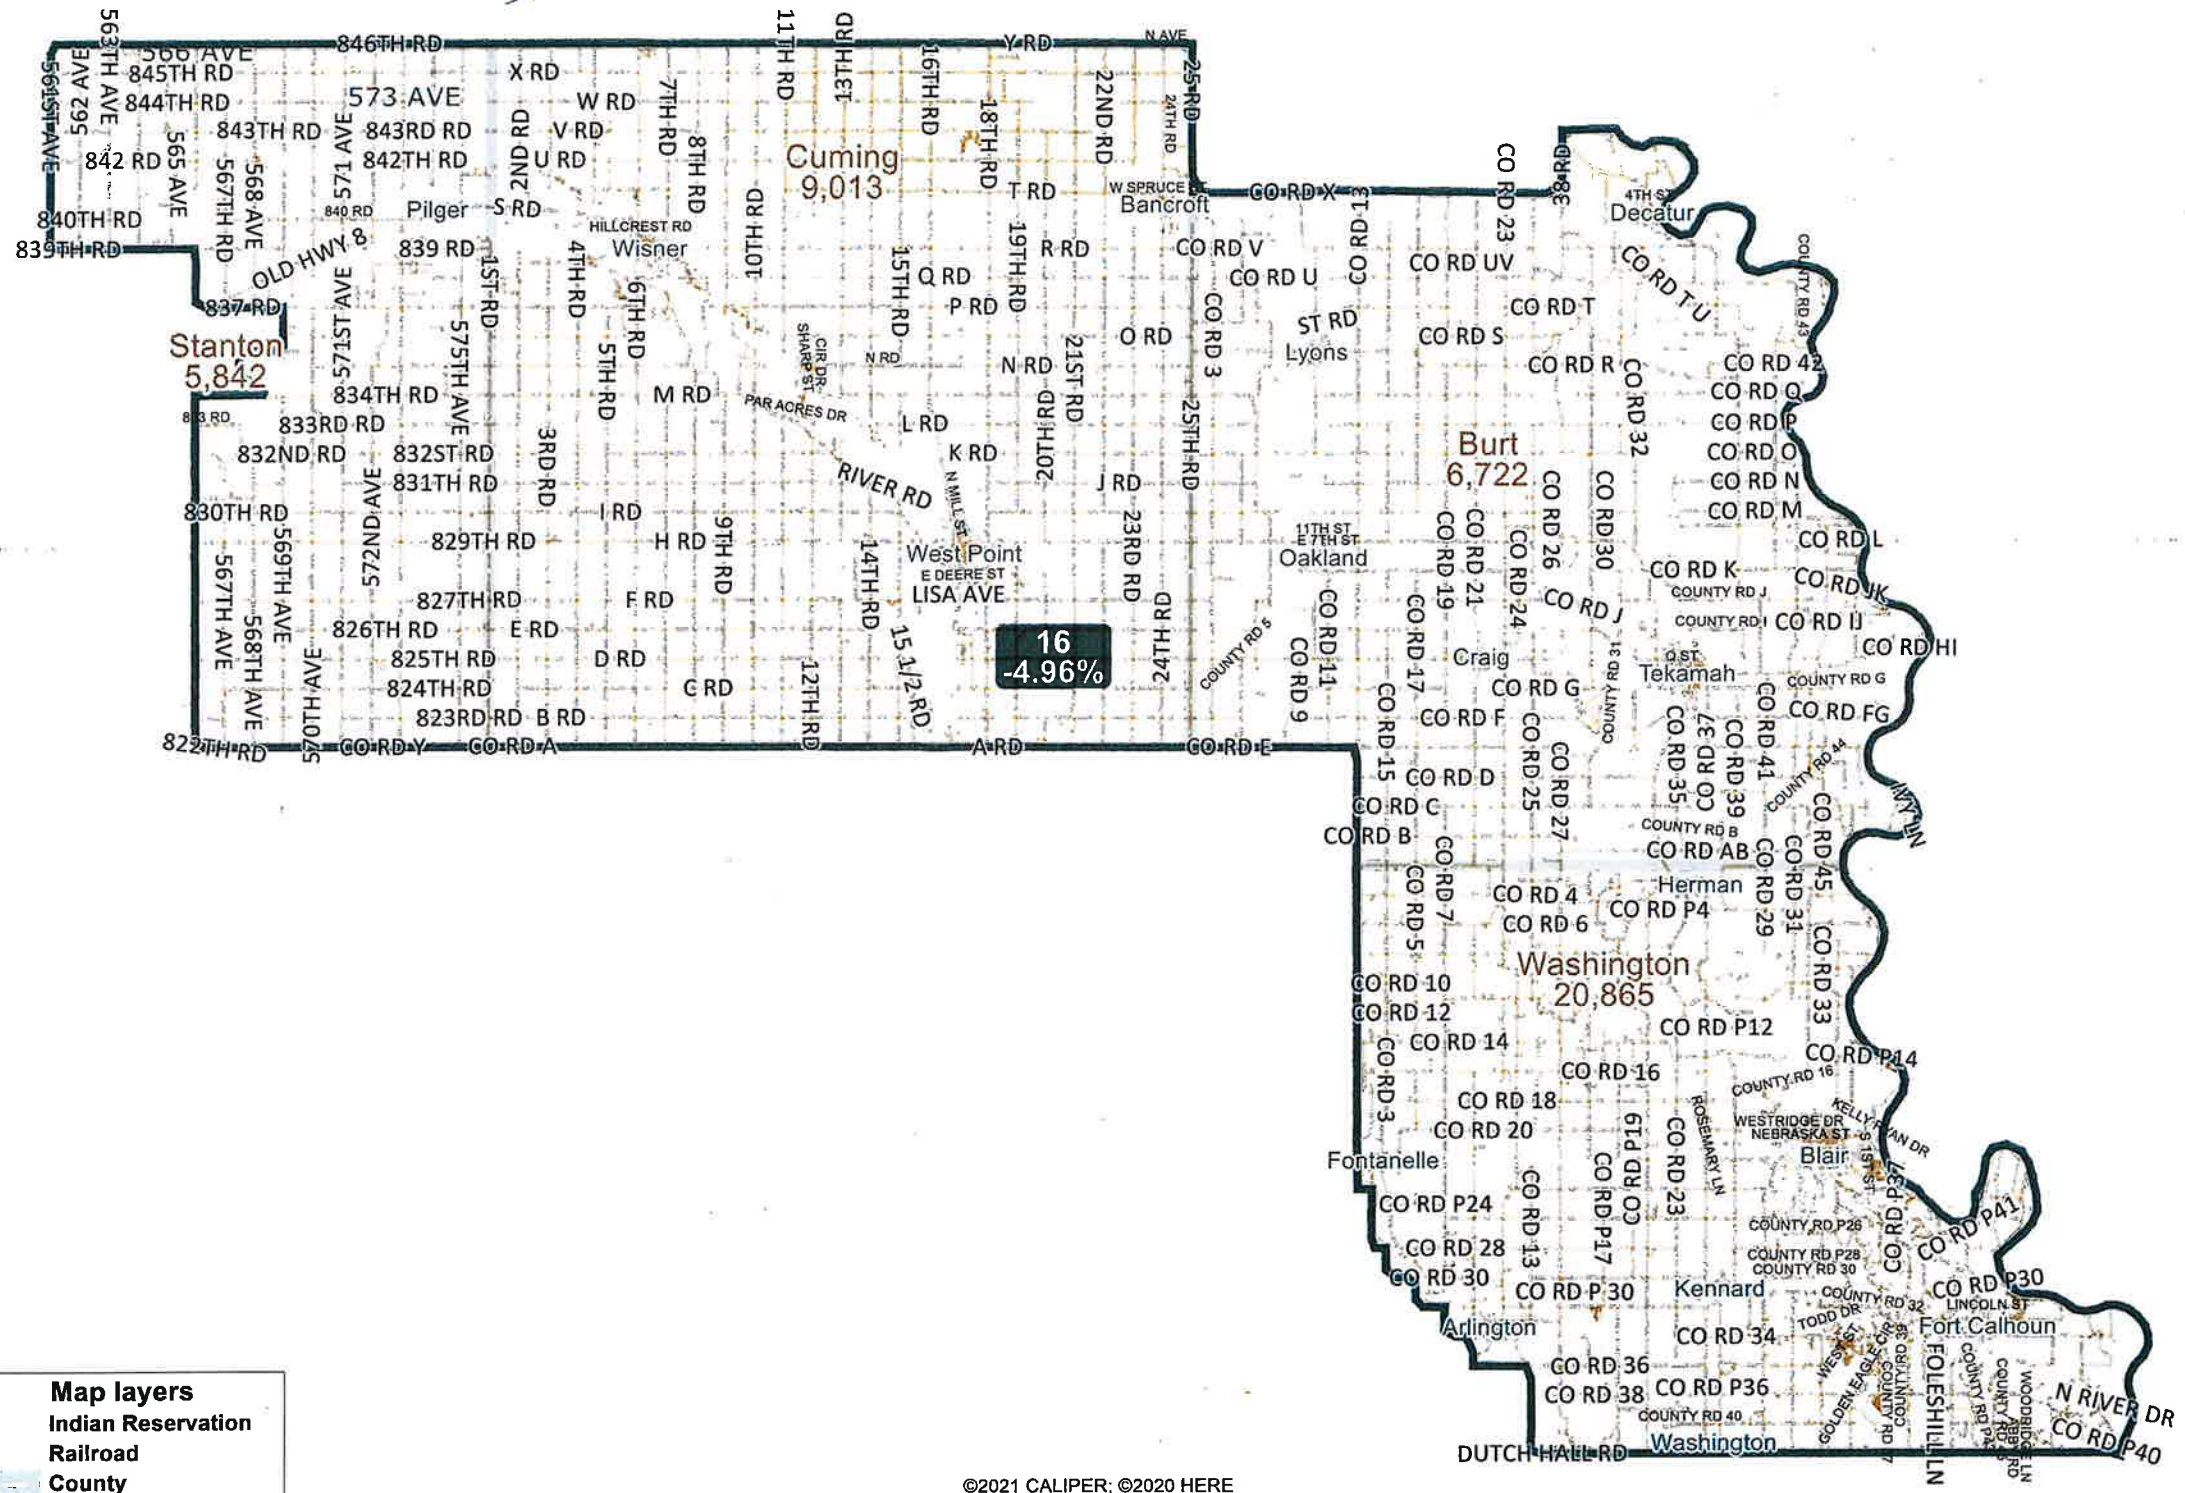

I hereby certify that this map is true and accurate as enacted by the 2021 Nebraska Legislature

Nebraska Legislative District 16 - LB3 - Final Reading (2021)

LEG21-39006-16

Lou Ann Linehan
 Senator Lou Ann Linehan
 Chairperson, 2021 Redistricting Committee

©2021 CALIPER; ©2020 HERE

District 16 Statistics

Field	Value
District	16
Population	38045
Deviation	-1,986
% Deviation	-4.96%
18+_Pop	28935
% 18+_Pop	76.05%
18+_Wht	27021
% 18+_Wht	93.39%
H18+_Pop	1162
% H18+_Pop	4.02%
18+_Blk	83
% 18+_Blk	0.29%
18+_WhtBlk	81
% 18+_WhtBlk	0.28%
18+_Ind	155
% 18+_Ind	0.54%
18+_Asn	107
% 18+_Asn	0.37%
18+_Hwn	22
% 18+_Hwn	0.08%
18+_Oth	635
% 18+_Oth	2.19%