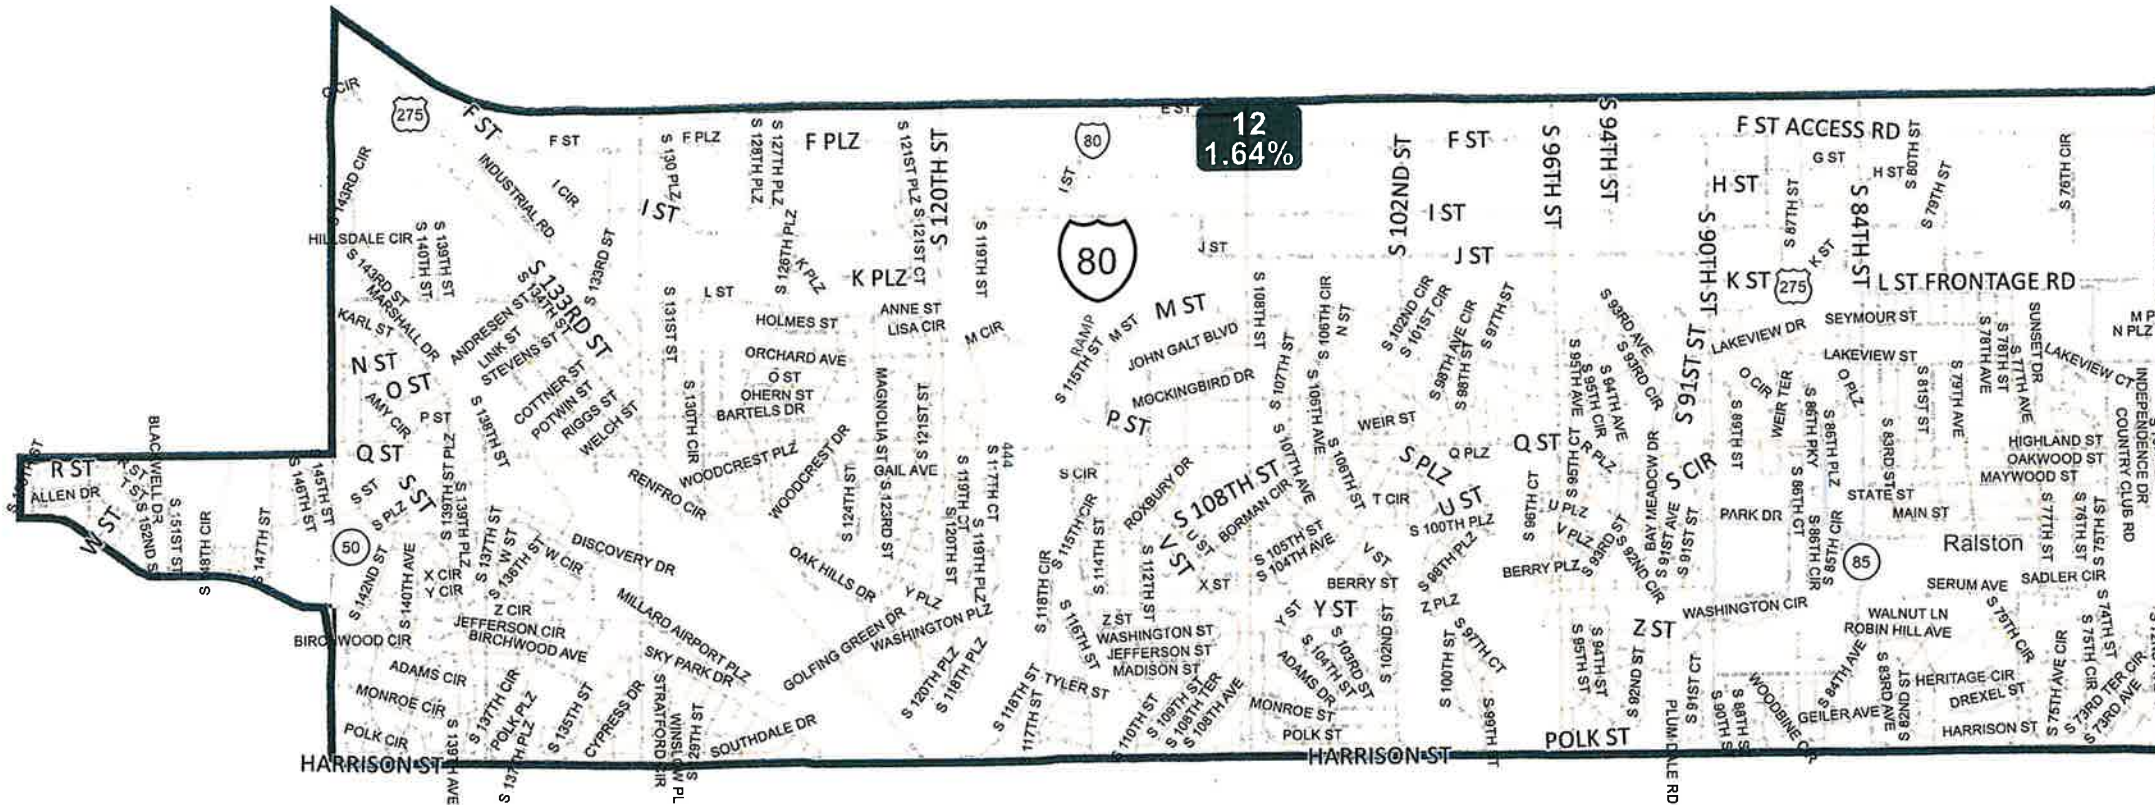

I hereby certify that this map is true and accurate as enacted by the 2021 Nebraska Legislature

Senator Lou Ann Linehan
 Chairperson, 2021 Redistricting Committee

Nebraska Legislative District 12 - LB3 - Final Reading (2021)

LEG21-39006-12

District 12 Statistics	
Field	Value
District	12
Population	40689
Deviation	658
% Deviation	1.64%
18+_Pop	31802
% 18+_Pop	78.16%
18+_Wht	24990
% 18+_Wht	78.58%
H18+_Pop	3671
% H18+_Pop	11.54%
18+_Blk	1464
% 18+_Blk	4.6%
18+_WhtBlk	179
% 18+_WhtBlk	0.56%
18+_Ind	201
% 18+_Ind	0.63%
18+_Asn	1123
% 18+_Asn	3.53%
18+_Hwn	59
% 18+_Hwn	0.19%
18+_Oth	1818
% 18+_Oth	5.72%