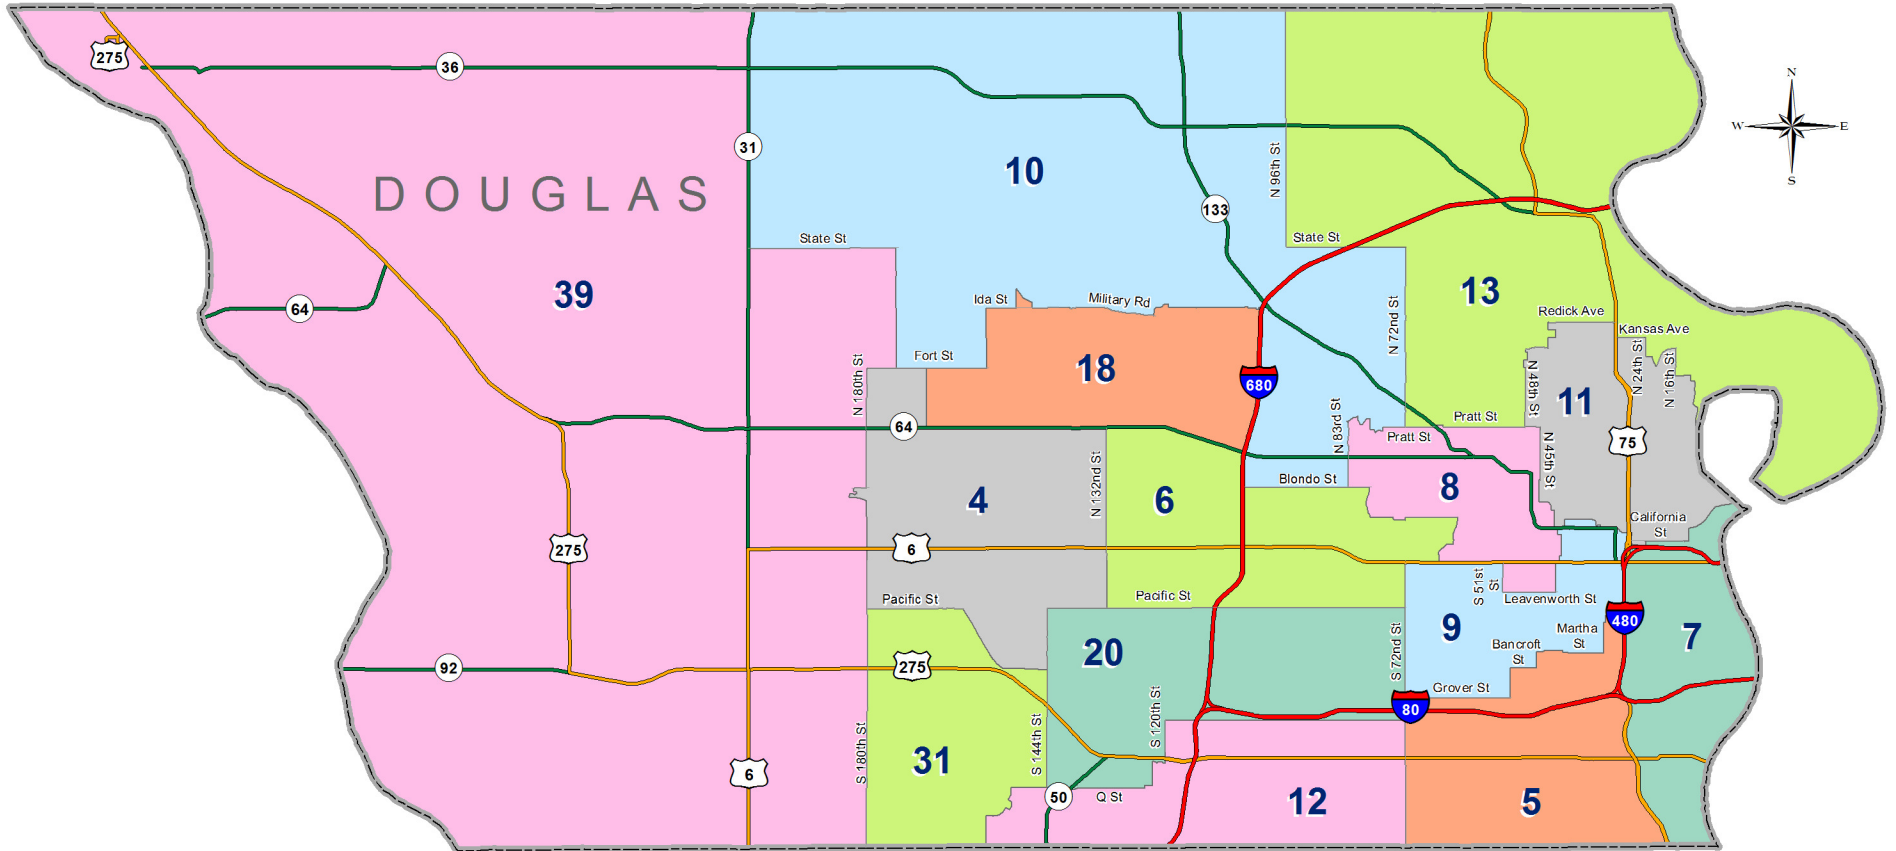

# Nebraska Legislative Districts - LB 703 (2011)

## Douglas County

(Districts took effect May 27, 2011)

Geographic Information Systems  
Map Created by: Trisha Schlake, GIS Specialist  
Source: U.S. Census Bureau  
Date Created: 6-27-2011