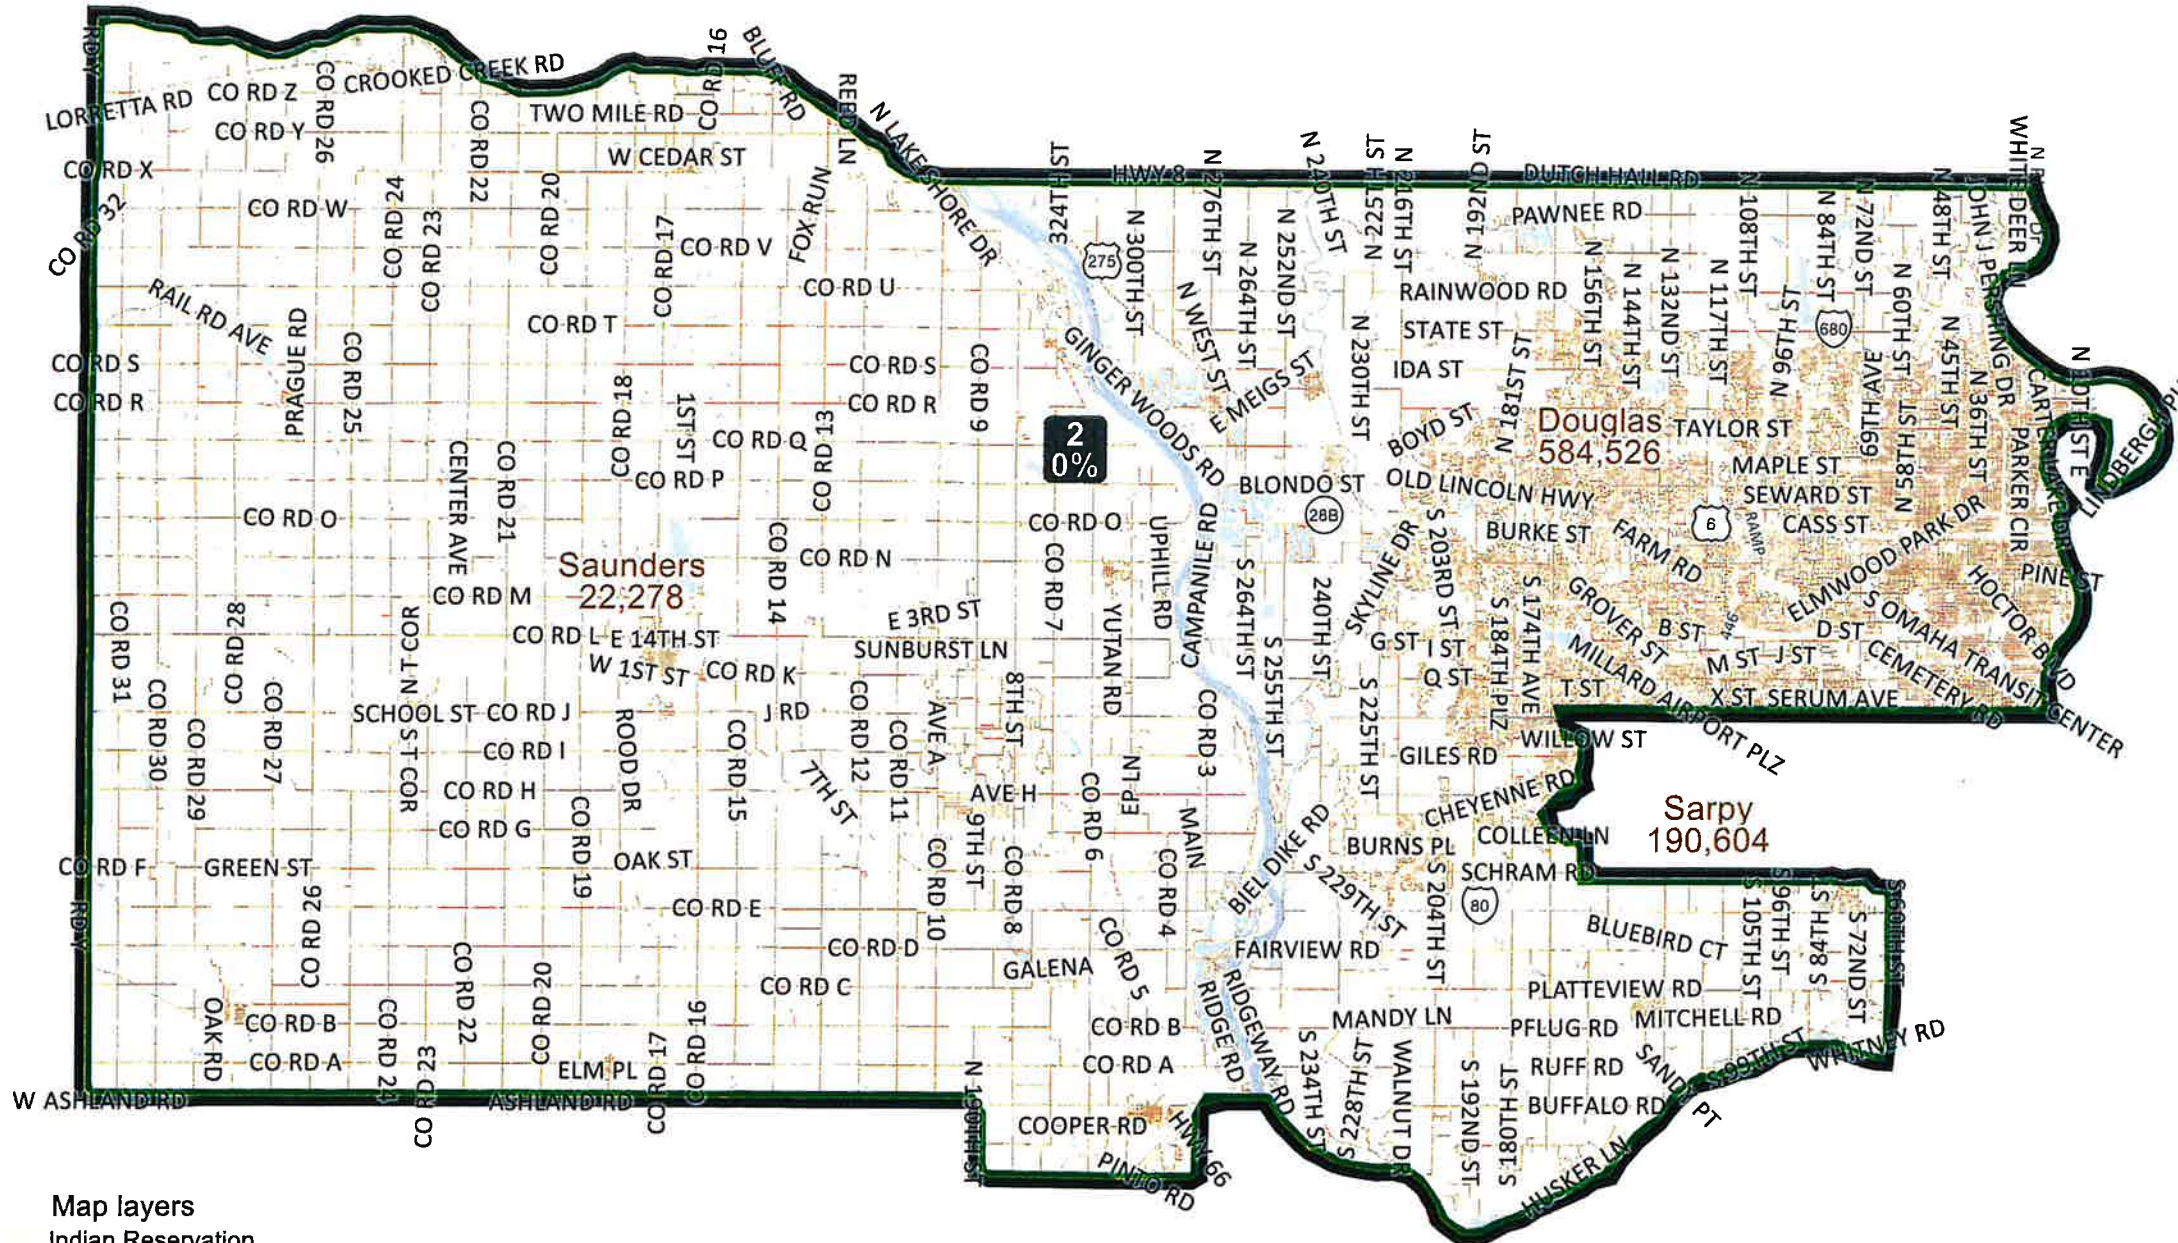

Nebraska Congressional District 2 - LB1 - Final Reading (2021)

CONG21-39002-2

I hereby certify that this map is true and accurate as enacted by the 2021 Nebraska Legislature

Lou Ann Linehan
 Senator Lou Ann Linehan
 Chairperson, 2021 Redistricting Committee

©2021 CALIPER; ©2020 HERE

District 2 Statistics

Field	Value
District	2
Population	653847
Deviation	12
% Deviation	0%
18+_Pop	484492
% 18+_Pop	74.1%
18+_Wht	358674
% 18+_Wht	74.03%
18+_Blk	45302
% 18+_Blk	9.35%
18+_Ind	3984
% 18+_Ind	0.82%
18+_Asn	20421
% 18+_Asn	4.21%
18+_Hwn	376
% 18+_Hwn	0.08%
18+_Oth	24550
% 18+_Oth	5.07%
18+_WhtBlk	3192
% 18+_WhtBlk	0.66%