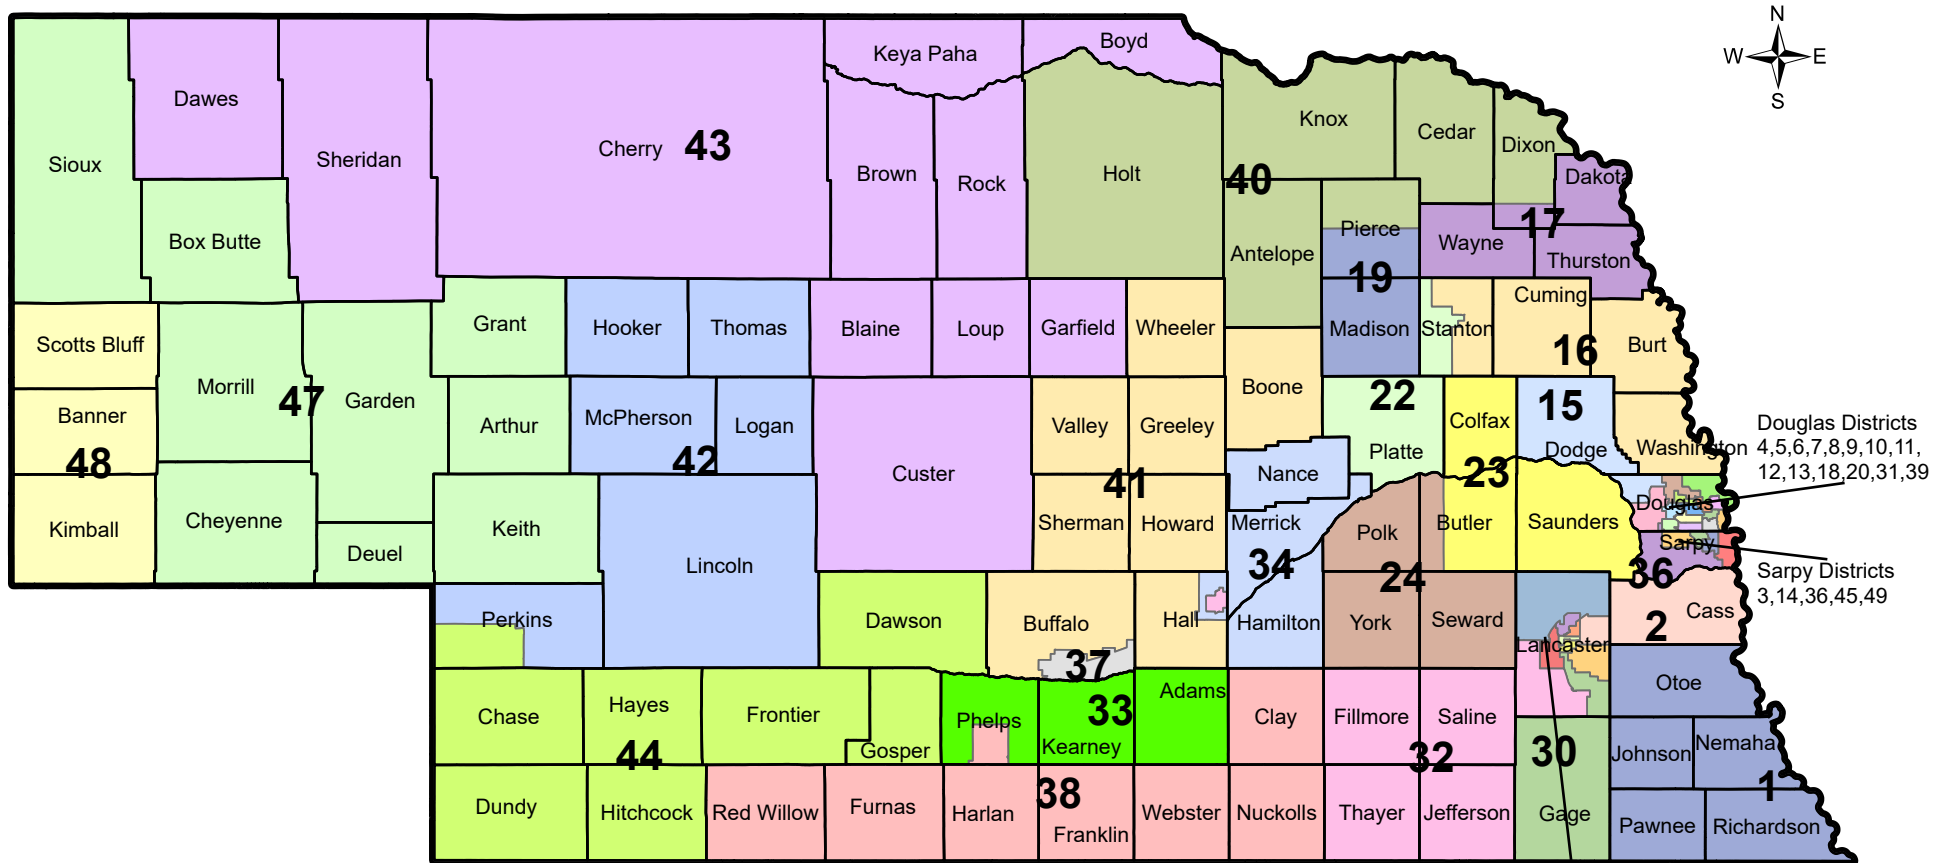

# Nebraska Legislative Districts - LB 3 (Special Session 2021)

(Districts took effect September 30, 2021)

Legislative Research Office  
 Source: U.S. Census Bureau  
 Date Created: 1/6/2022