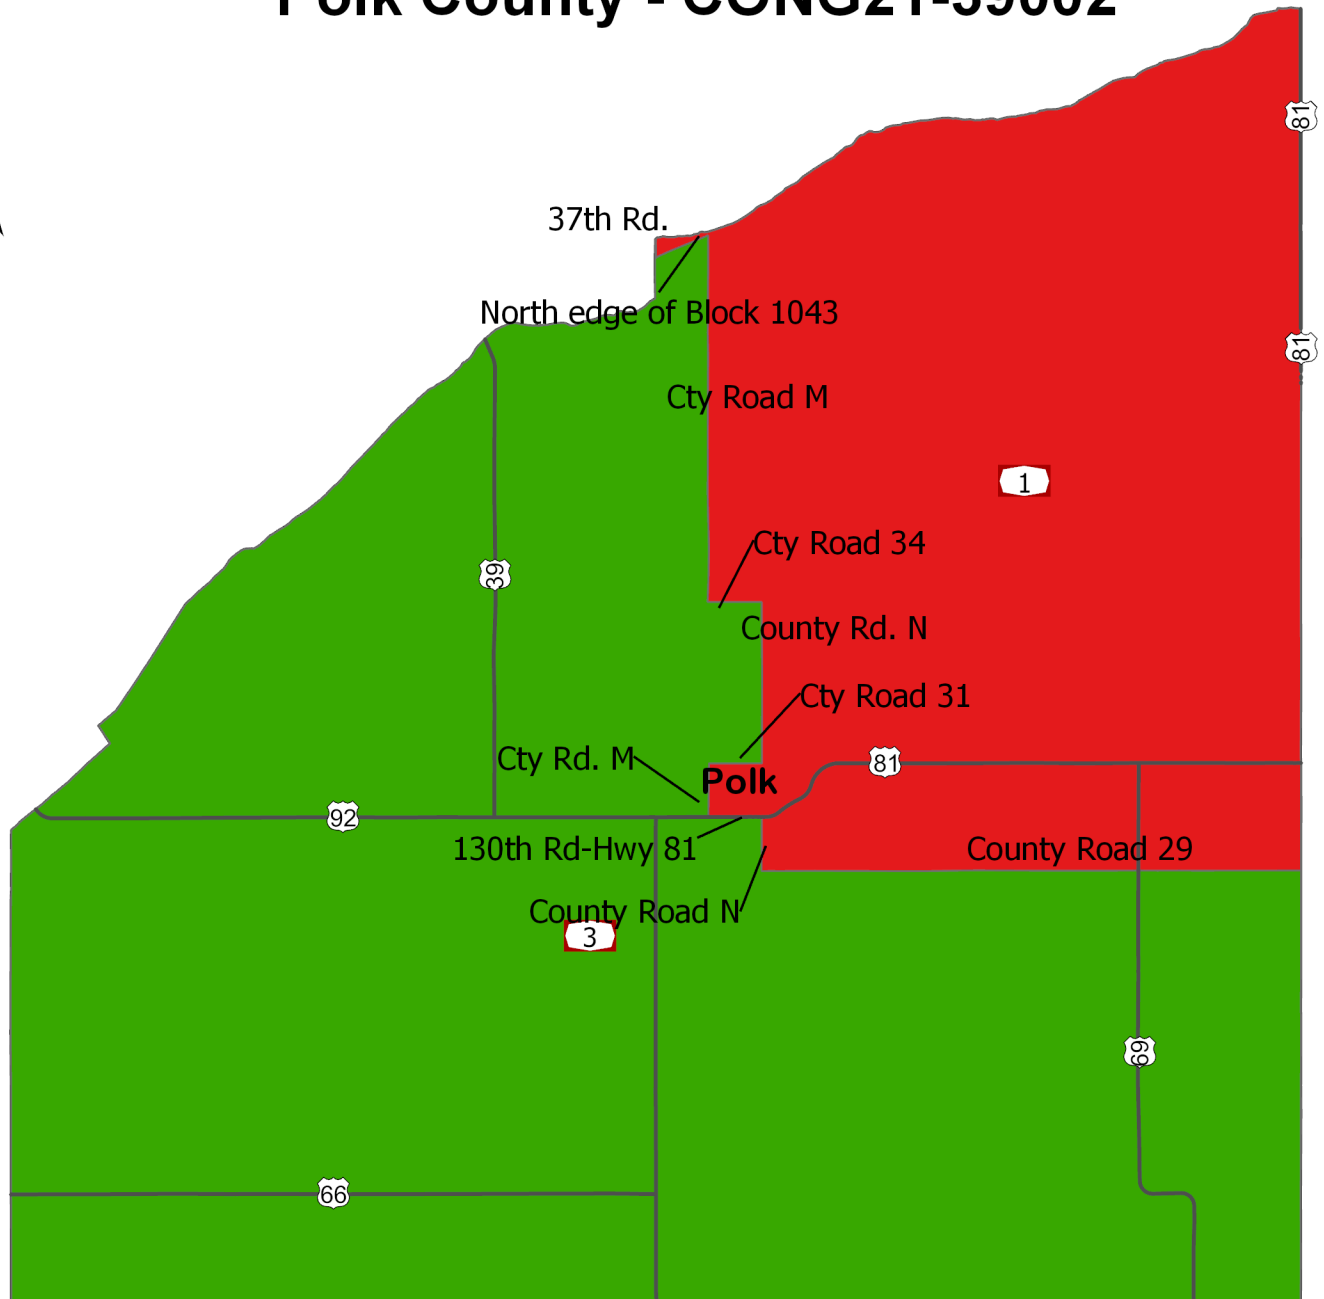

District	Deviation
1	0%
2	0%
3	0%

U.S. House of Representatives - LB 1 (2021) Sarpy County - CONG21-39002

Created by Legislative Research
Source: US Census Bureau
Date Created: 1/3/2022

CONG21-39001 Introduced
Placed on General File by Committee
Committee Adoption, 5-4
Amended by CONG21-39002
Passed 35-11-3 on Final Reading

U.S. House of Representatives - LB 1 (2021) Polk County - CONG21-39002

Created by Legislative Research
Source: US Census Bureau
Date Created: 1/3/2022

CONG21-39001 Introduced
Placed on General File by Committee
Committee Adoption, 5-4
Amended by CONG21-39002
Passed 35-11-3 on Final Reading