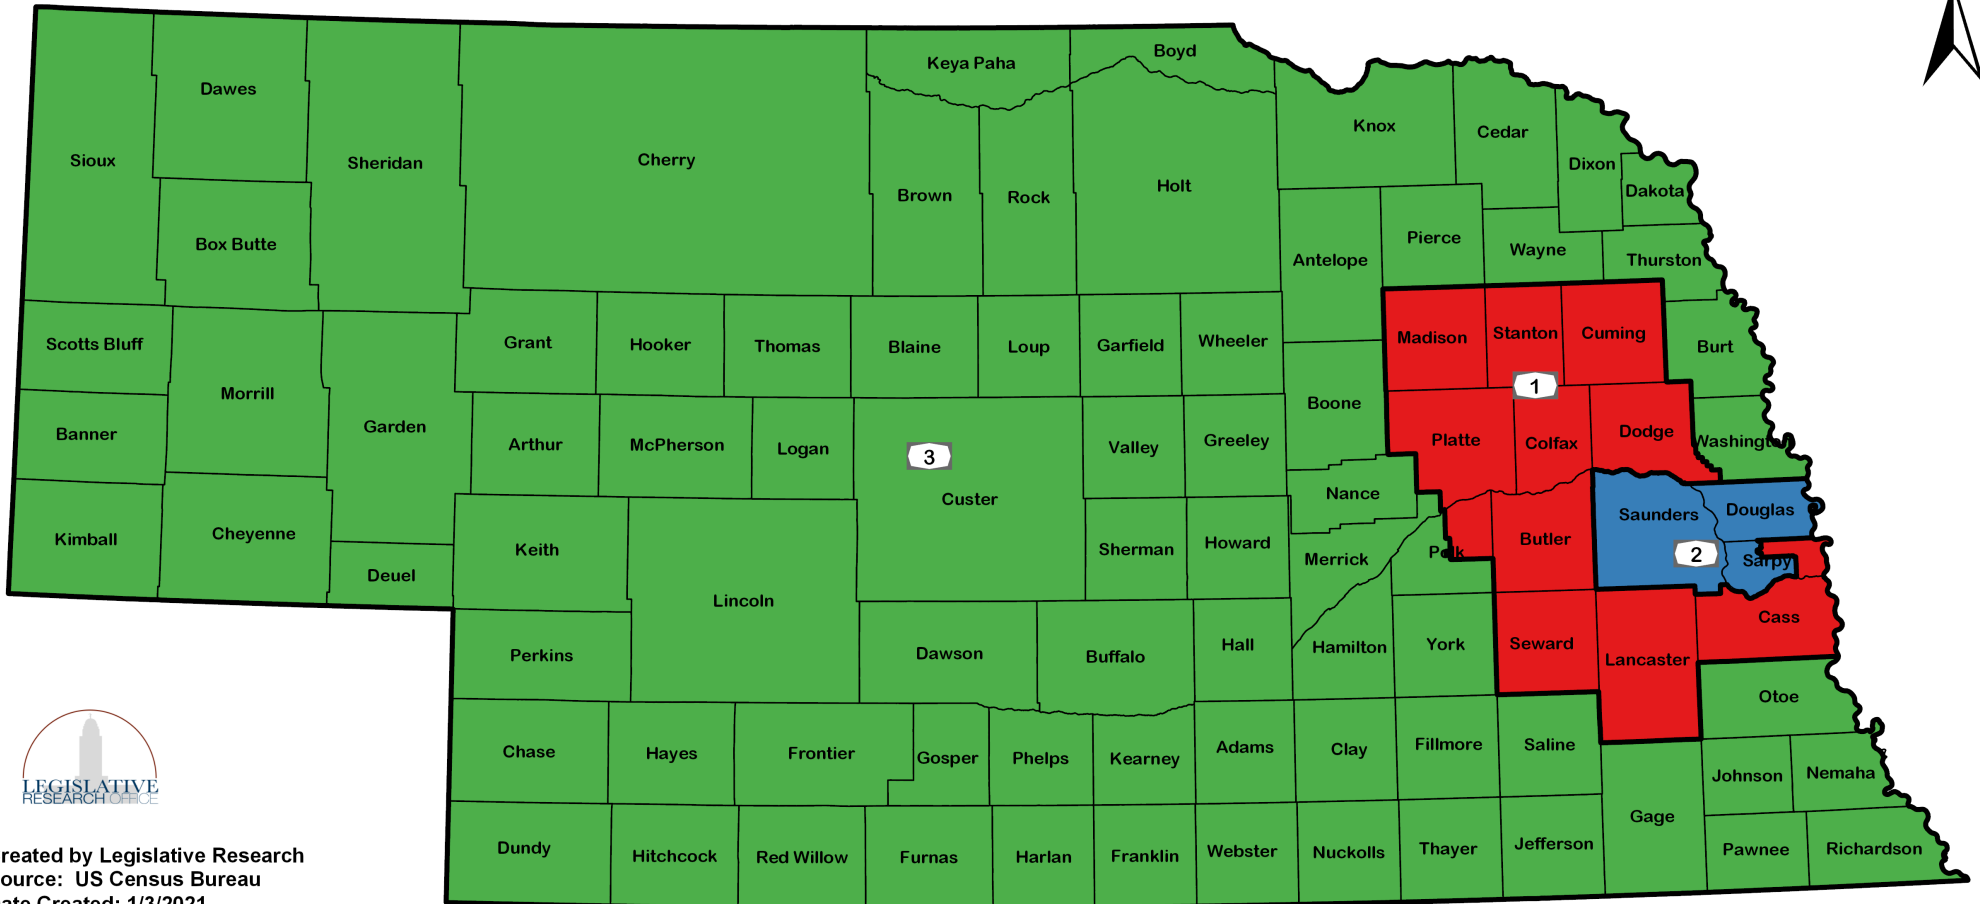

United States House of Representatives - LB 1 (2021)

CONG21-39002

Created by Legislative Research
 Source: US Census Bureau
 Date Created: 1/3/2021

CONG21-39001 Introduced
 Placed on General File by Committee
 Committee Adoption, 5-4
 Amended by CONG21-39002
 Passed 35-11-3 on Final Reading

District	Deviation
1	0%
2	0%
3	0%

Index Map

Congressional District - LB 1 (2021)

District 1 - CONG21-39002

District 1 Statistics

	Total Pop	%	Voting Age	%
White	525,662	80.40	415,120	65.68
Black	22,362	3.42	15,756	0.92
Hispanic	71,208	10.89	44,433	7.58
Native	5,330	0.82	3,711	1.13
Asian	9,012	2.91	14,750	2.26
Total	653,822		495,560	

Legend

- Highways
 - Interstates
 - City Boundaries
 - Counties
- Districts**
- 1
 - 2
 - 3

Created by Legislative Research
 Source: US Census Bureau
 Date Created: 1/3/2022

CONG21-39001 Introduced
 Placed on General File by Committee
 Committee Adoption, 5-4
 Amended by CONG21-39002
 Passed 35-11-3 on Final Reading

District	Deviation
1	0%
2	0%
3	0%

U.S. House of Representatives - LB 1 (2021) Sarpy County - CONG21-39002

Created by Legislative Research
Source: US Census Bureau
Date Created: 1/3/2022

CONG21-39001 Introduced
Placed on General File by Committee
Committee Adoption, 5-4
Amended by CONG21-39002
Passed 35-11-3 on Final Reading