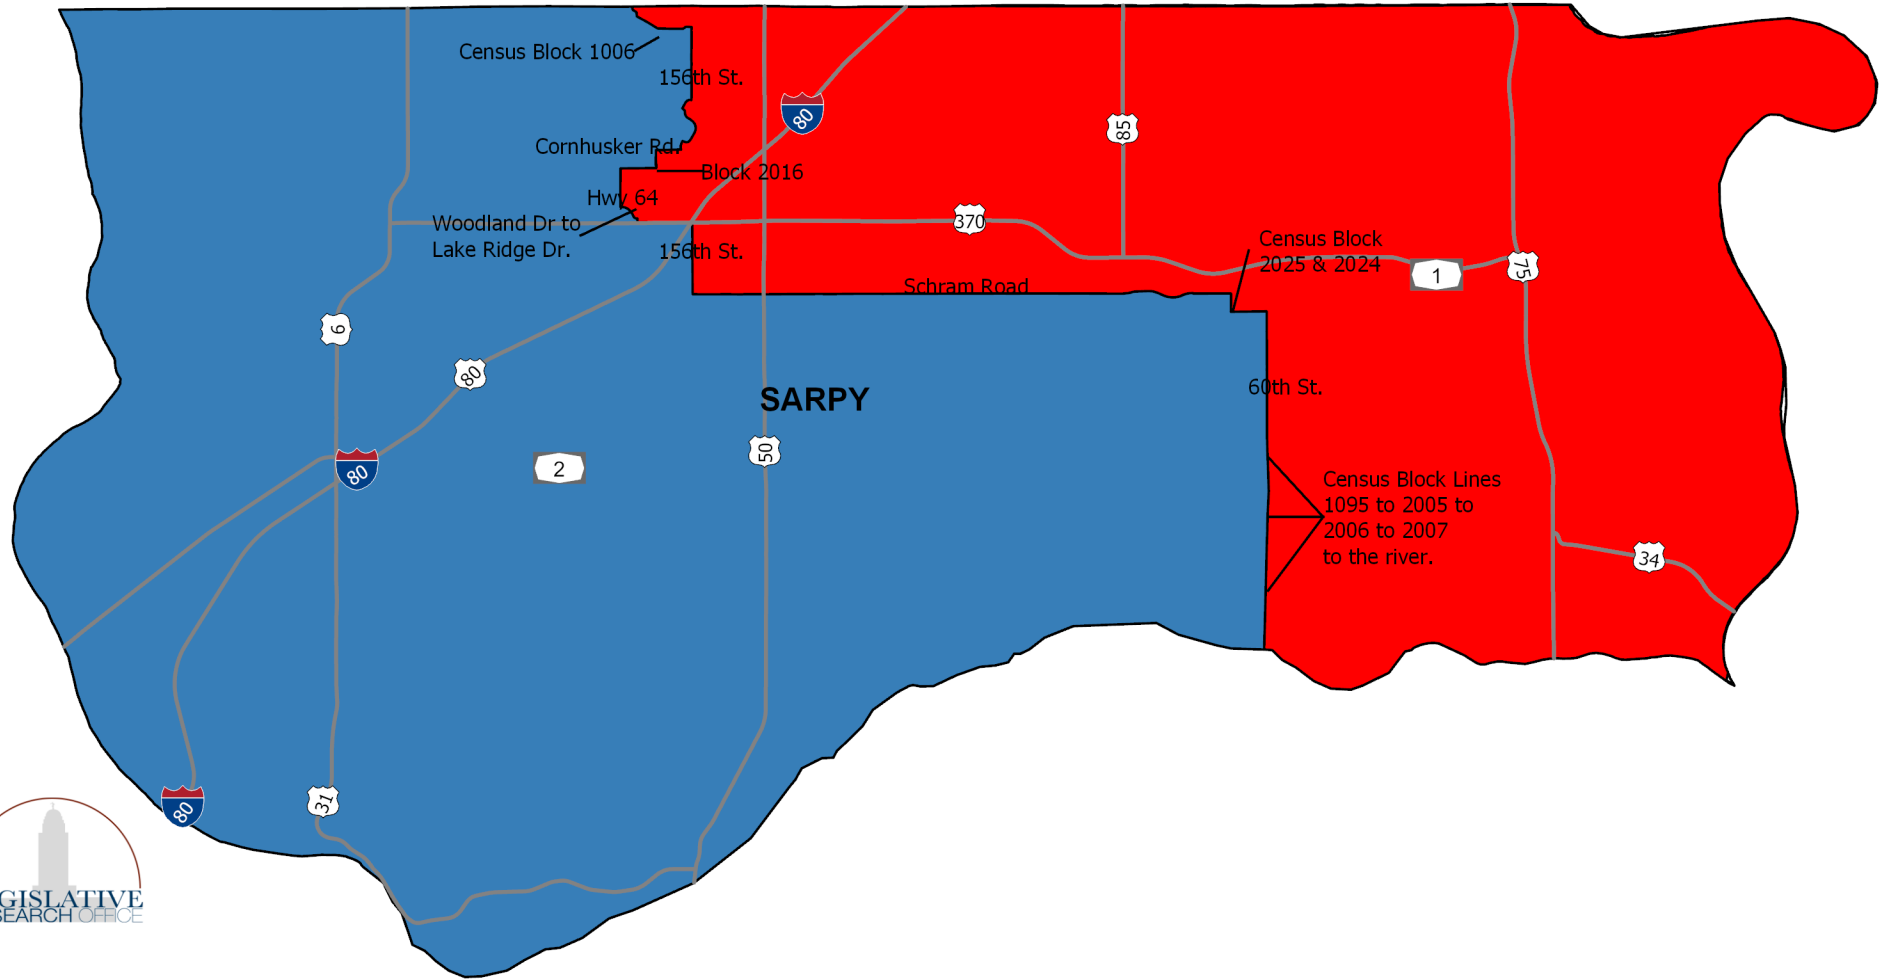

District	Deviation
1	0%
2	0%
3	0%

Index Map

Congressional District - LB 1 (2021)

District 1 - CONG21-39002

District 1 Statistics

	Total Pop	%	Voting Age	%
White	525,662	80.40	415,120	65.68
Black	22,362	3.42	15,756	0.92
Hispanic	71,208	10.89	44,433	7.58
Native	5,330	0.82	3,711	1.13
Asian	9,012	2.91	14,750	2.26
Total	653,822		495,560	

Legend

- Highways
 - Interstates
 - City Boundaries
 - Counties
- Districts**
- 1
 - 2
 - 3

Created by Legislative Research
 Source: US Census Bureau
 Date Created: 1/3/2022

CONG21-39001 Introduced
 Placed on General File by Committee
 Committee Adoption, 5-4
 Amended by CONG21-39002
 Passed 35-11-3 on Final Reading

District	Deviation
1	0%
2	0%
3	0%

U.S. House of Representatives - LB 1 (2021) Sarpy County - CONG21-39002

Created by Legislative Research
Source: US Census Bureau
Date Created: 1/3/2022

CONG21-39001 Introduced
Placed on General File by Committee
Committee Adoption, 5-4
Amended by CONG21-39002
Passed 35-11-3 on Final Reading

U.S. House of Representatives - LB 1 (2021) Polk County - CONG21-39002

Created by Legislative Research
Source: US Census Bureau
Date Created: 1/3/2022

CONG21-39001 Introduced
Placed on General File by Committee
Committee Adoption, 5-4
Amended by CONG21-39002
Passed 35-11-3 on Final Reading