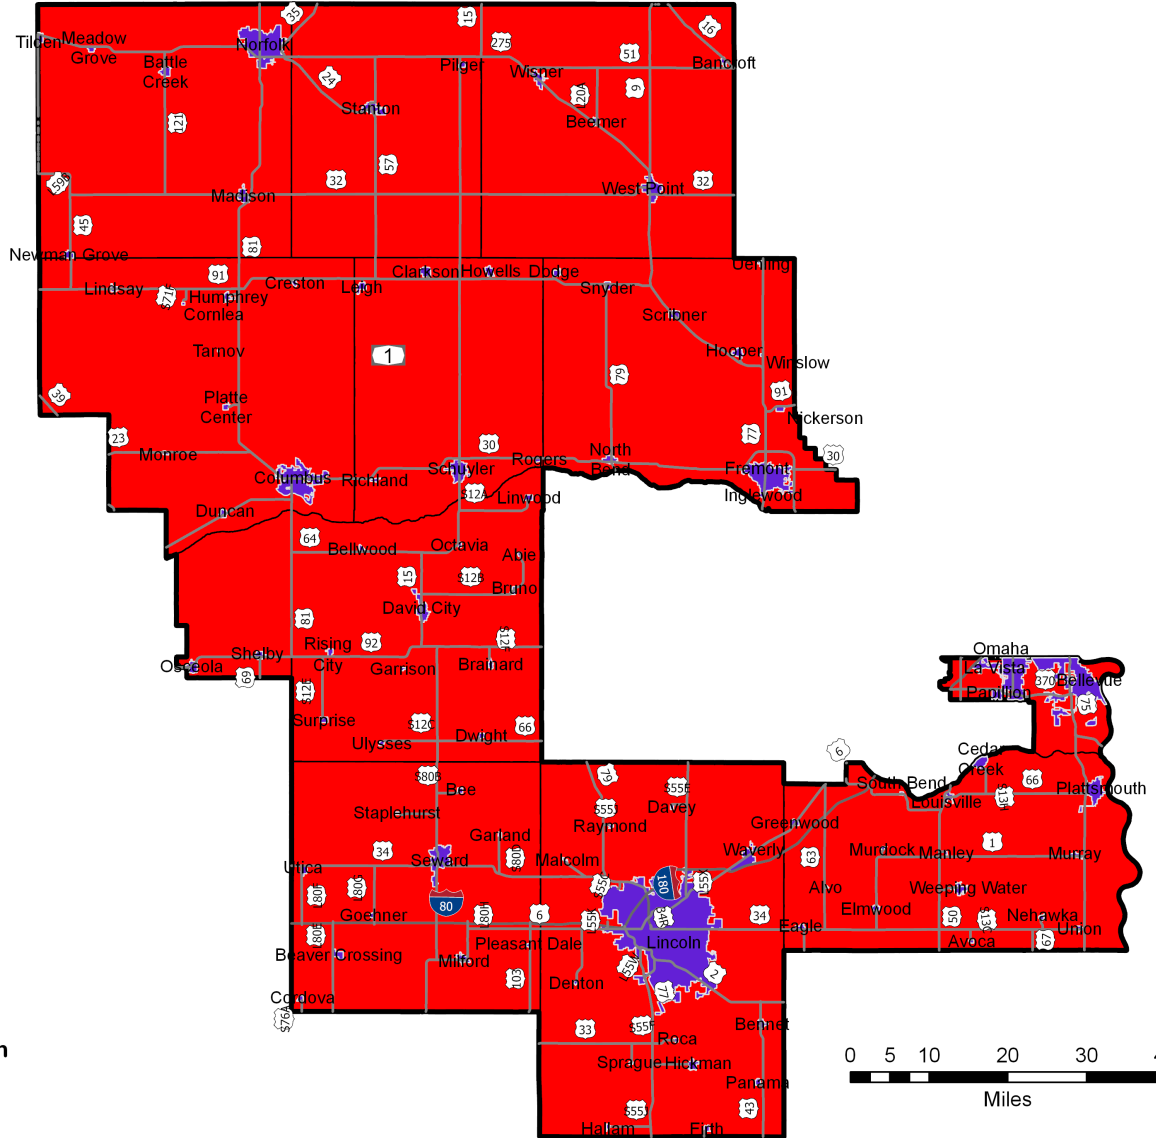

United States House of Representatives - LB 1 (2021)

CONG21-39002

Created by Legislative Research
 Source: US Census Bureau
 Date Created: 1/3/2021

CONG21-39001 Introduced
 Placed on General File by Committee
 Committee Adoption, 5-4
 Amended by CONG21-39002
 Passed 35-11-3 on Final Reading

District	Deviation
1	0%
2	0%
3	0%

Index Map

Congressional District - LB 1 (2021)

District 1 - CONG21-39002

District 1 Statistics

	Total Pop	%	Voting Age	%
White	525,662	80.40	415,120	65.68
Black	22,362	3.42	15,756	0.92
Hispanic	71,208	10.89	44,433	7.58
Native	5,330	0.82	3,711	1.13
Asian	9,012	2.91	14,750	2.26
Total	653,822		495,560	

Legend

- Highways
 - Interstates
 - City Boundaries
 - Counties
- Districts**
- 1
 - 2
 - 3

Created by Legislative Research
 Source: US Census Bureau
 Date Created: 1/3/2022

CONG21-39001 Introduced
 Placed on General File by Committee
 Committee Adoption, 5-4
 Amended by CONG21-39002
 Passed 35-11-3 on Final Reading

District	Deviation
1	0%
2	0%
3	0%

U.S. House of Representatives - LB 1 (2021) Sarpy County - CONG21-39002

Created by Legislative Research
Source: US Census Bureau
Date Created: 1/3/2022

CONG21-39001 Introduced
Placed on General File by Committee
Committee Adoption, 5-4
Amended by CONG21-39002
Passed 35-11-3 on Final Reading